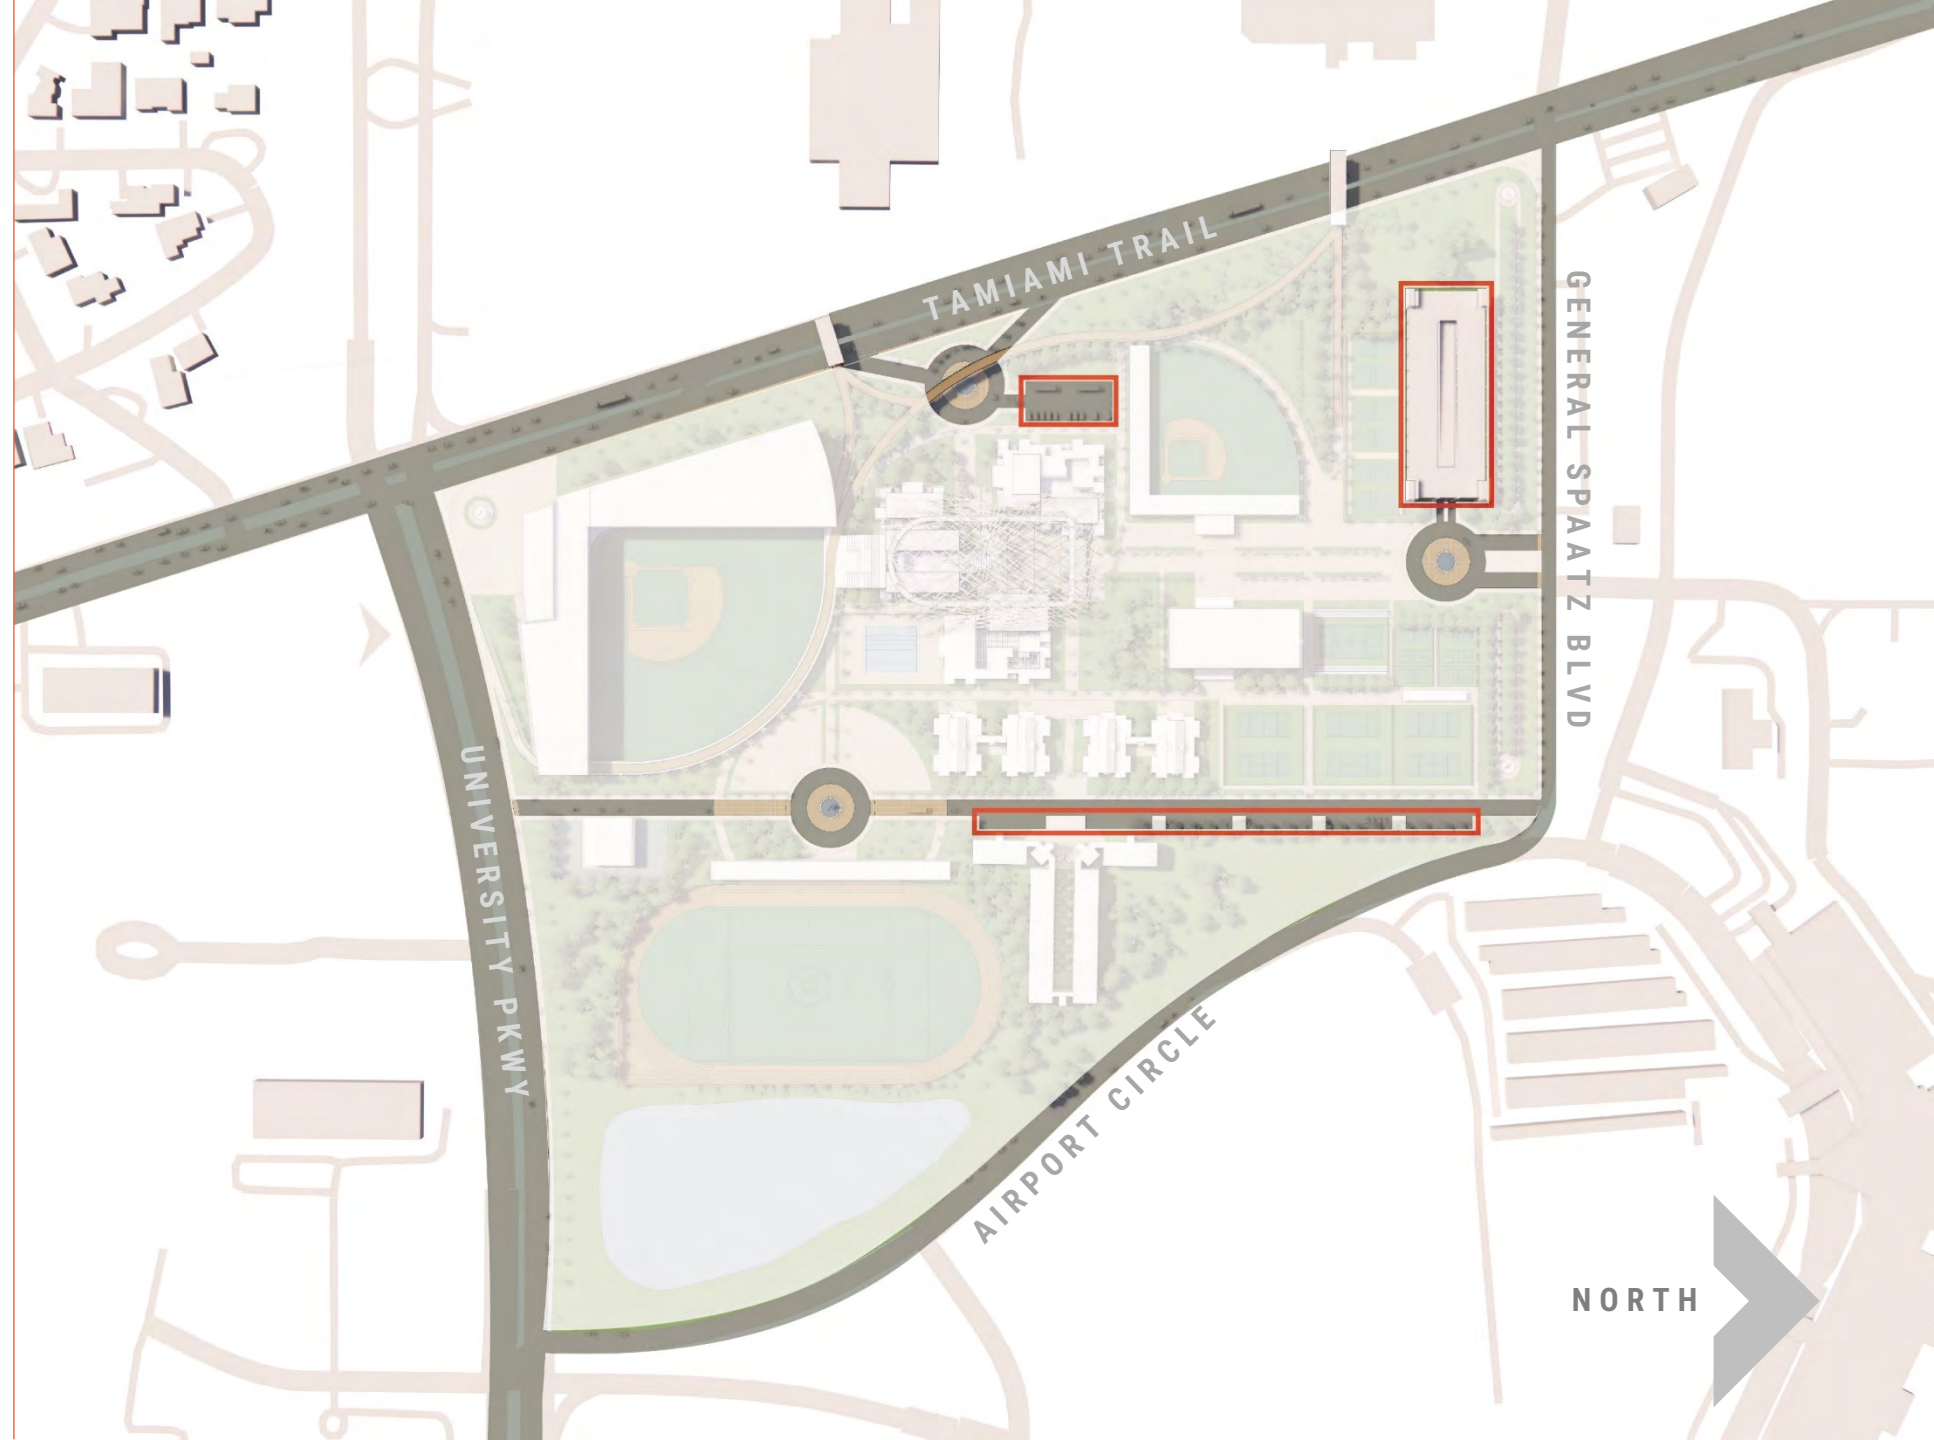

Airport Circle

**WEST**

Tamiami Trail

NORTH

**VEHICULAR  
ENTRANCE**

**EXISTING**  
General Dougher Place

**EXISTING**  
General Twinning

**NEW**  
Tamiami Trail Drop-Off

NORTH

**ELEVATED  
PEDESTRIAN  
ACCESS**

**EXISTING**  
Tamiami Trail Bridge

**NEW**  
Tamiami Trail Bridge

**NEW**  
Elevated Biking and  
Walking Path

NORTH

**GROUND  
PEDESTRIAN  
ACCESS**

**NEW**  
Ground Biking and Walking  
Path throughout Campus

## MAJOR AXIS

Connection from General Spatz Entrance through the Pei Court via Grand Boulevard to the Baseball Game Viewing Deck