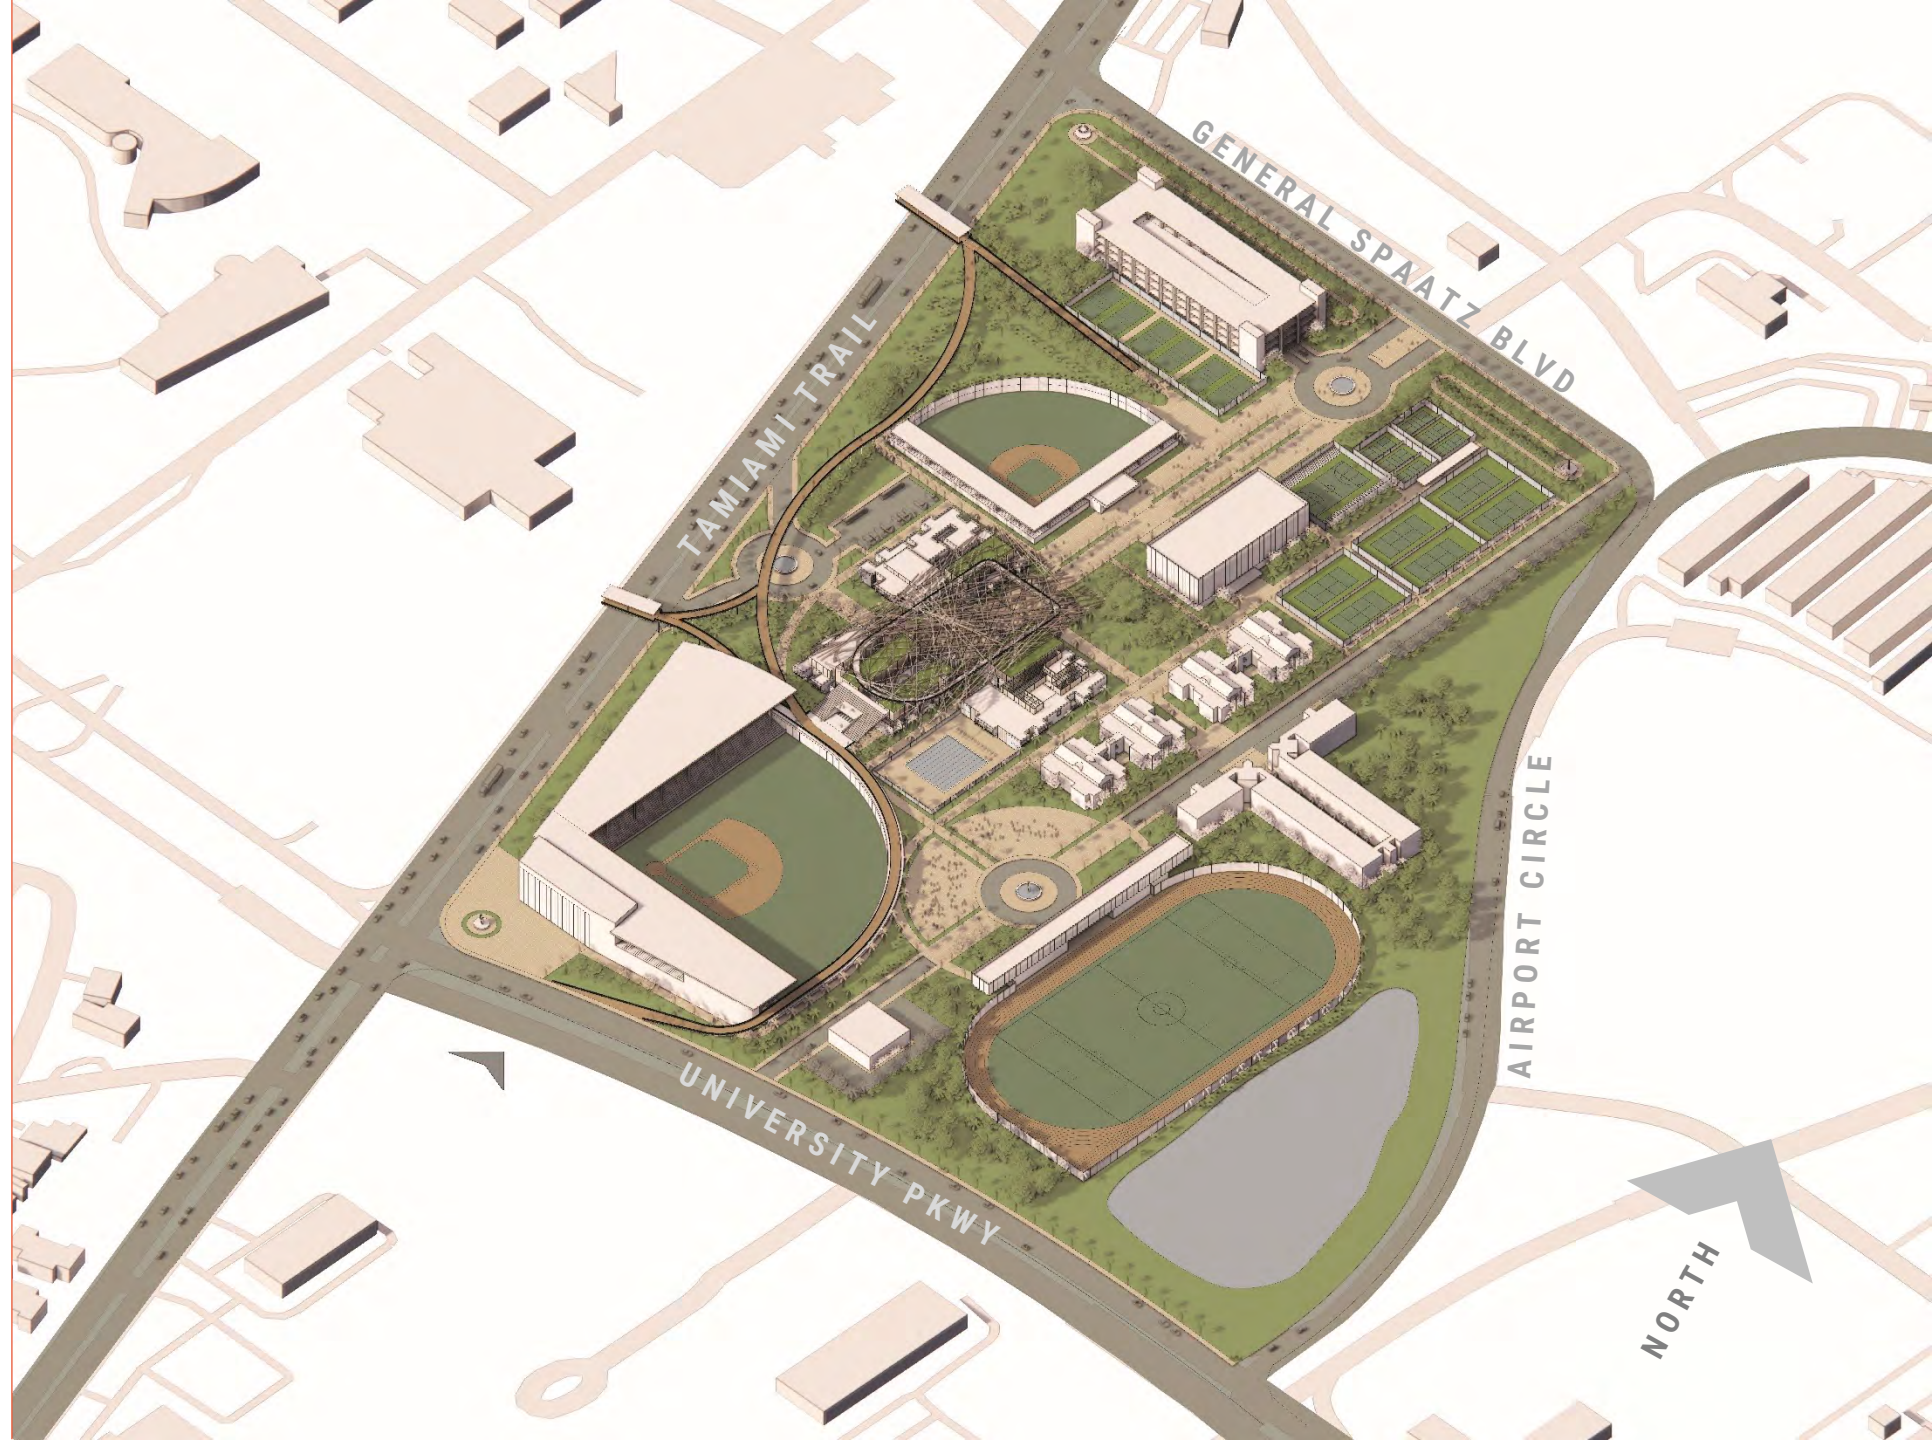

MASTER PLAN