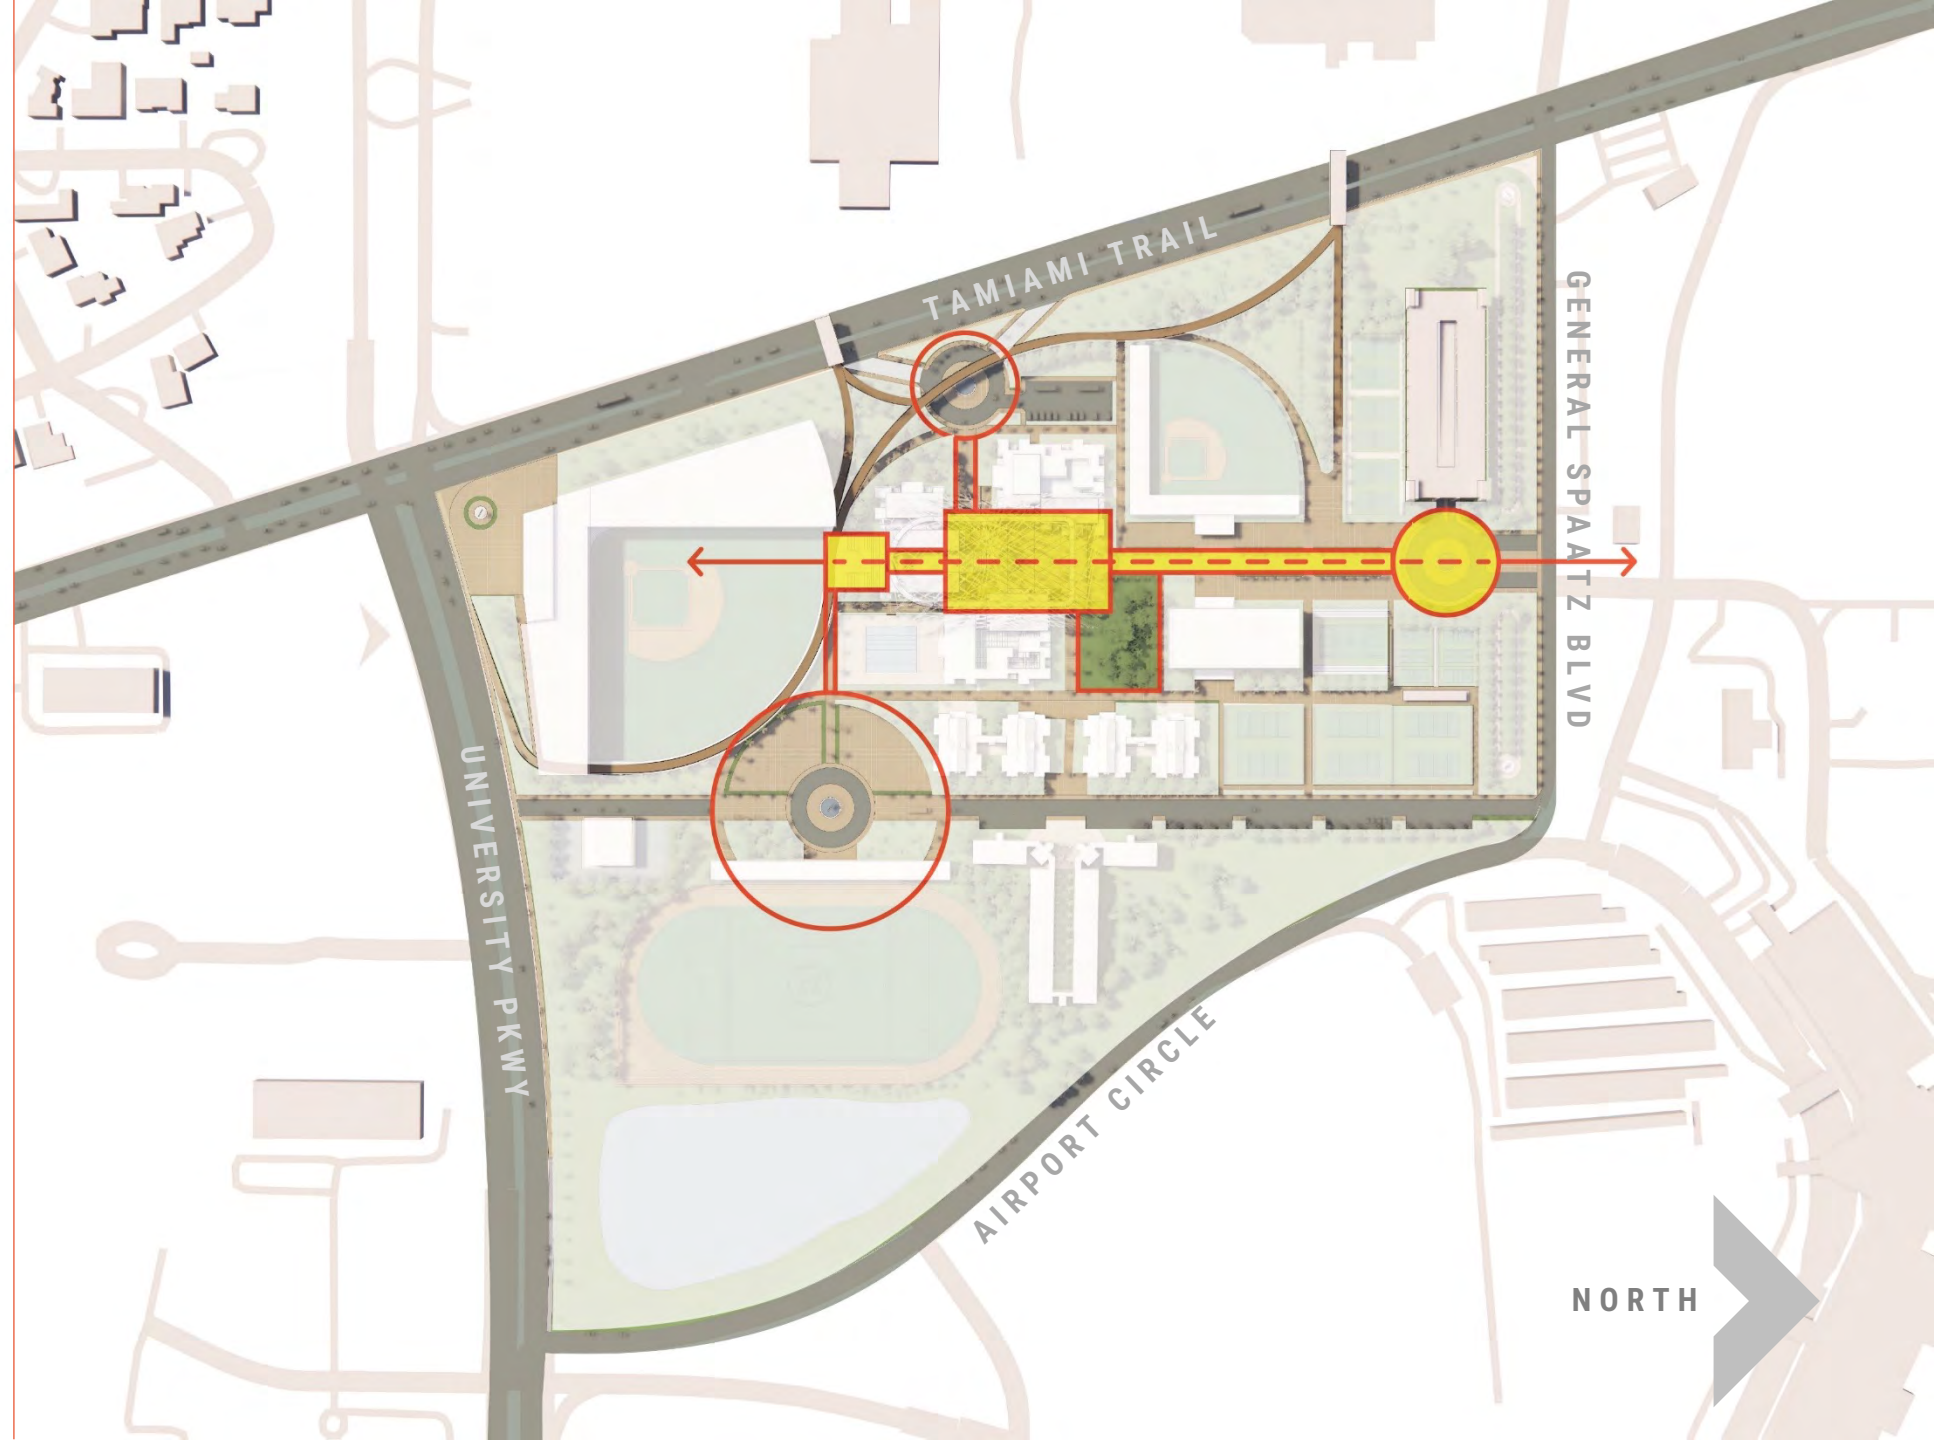

NORTH

**ELEVATED  
PEDESTRIAN  
ACCESS**

**EXISTING**  
Tamiami Trail Bridge

**NEW**  
Tamiami Trail Bridge

**NEW**  
Elevated Biking and  
Walking Path

NORTH

**GROUND  
PEDESTRIAN  
ACCESS**

**NEW**  
Ground Biking and Walking  
Path throughout Campus

## NODES

### Formal Gathering Spaces for Games and Events

- Pei Court
- Grand Boulevard
- Game Day Circle
- Mighty Banyan Plaza

## MAJOR AXIS

Connection from General Spatz Entrance through the Pei Court via Grand Boulevard to the Baseball Game Viewing Deck