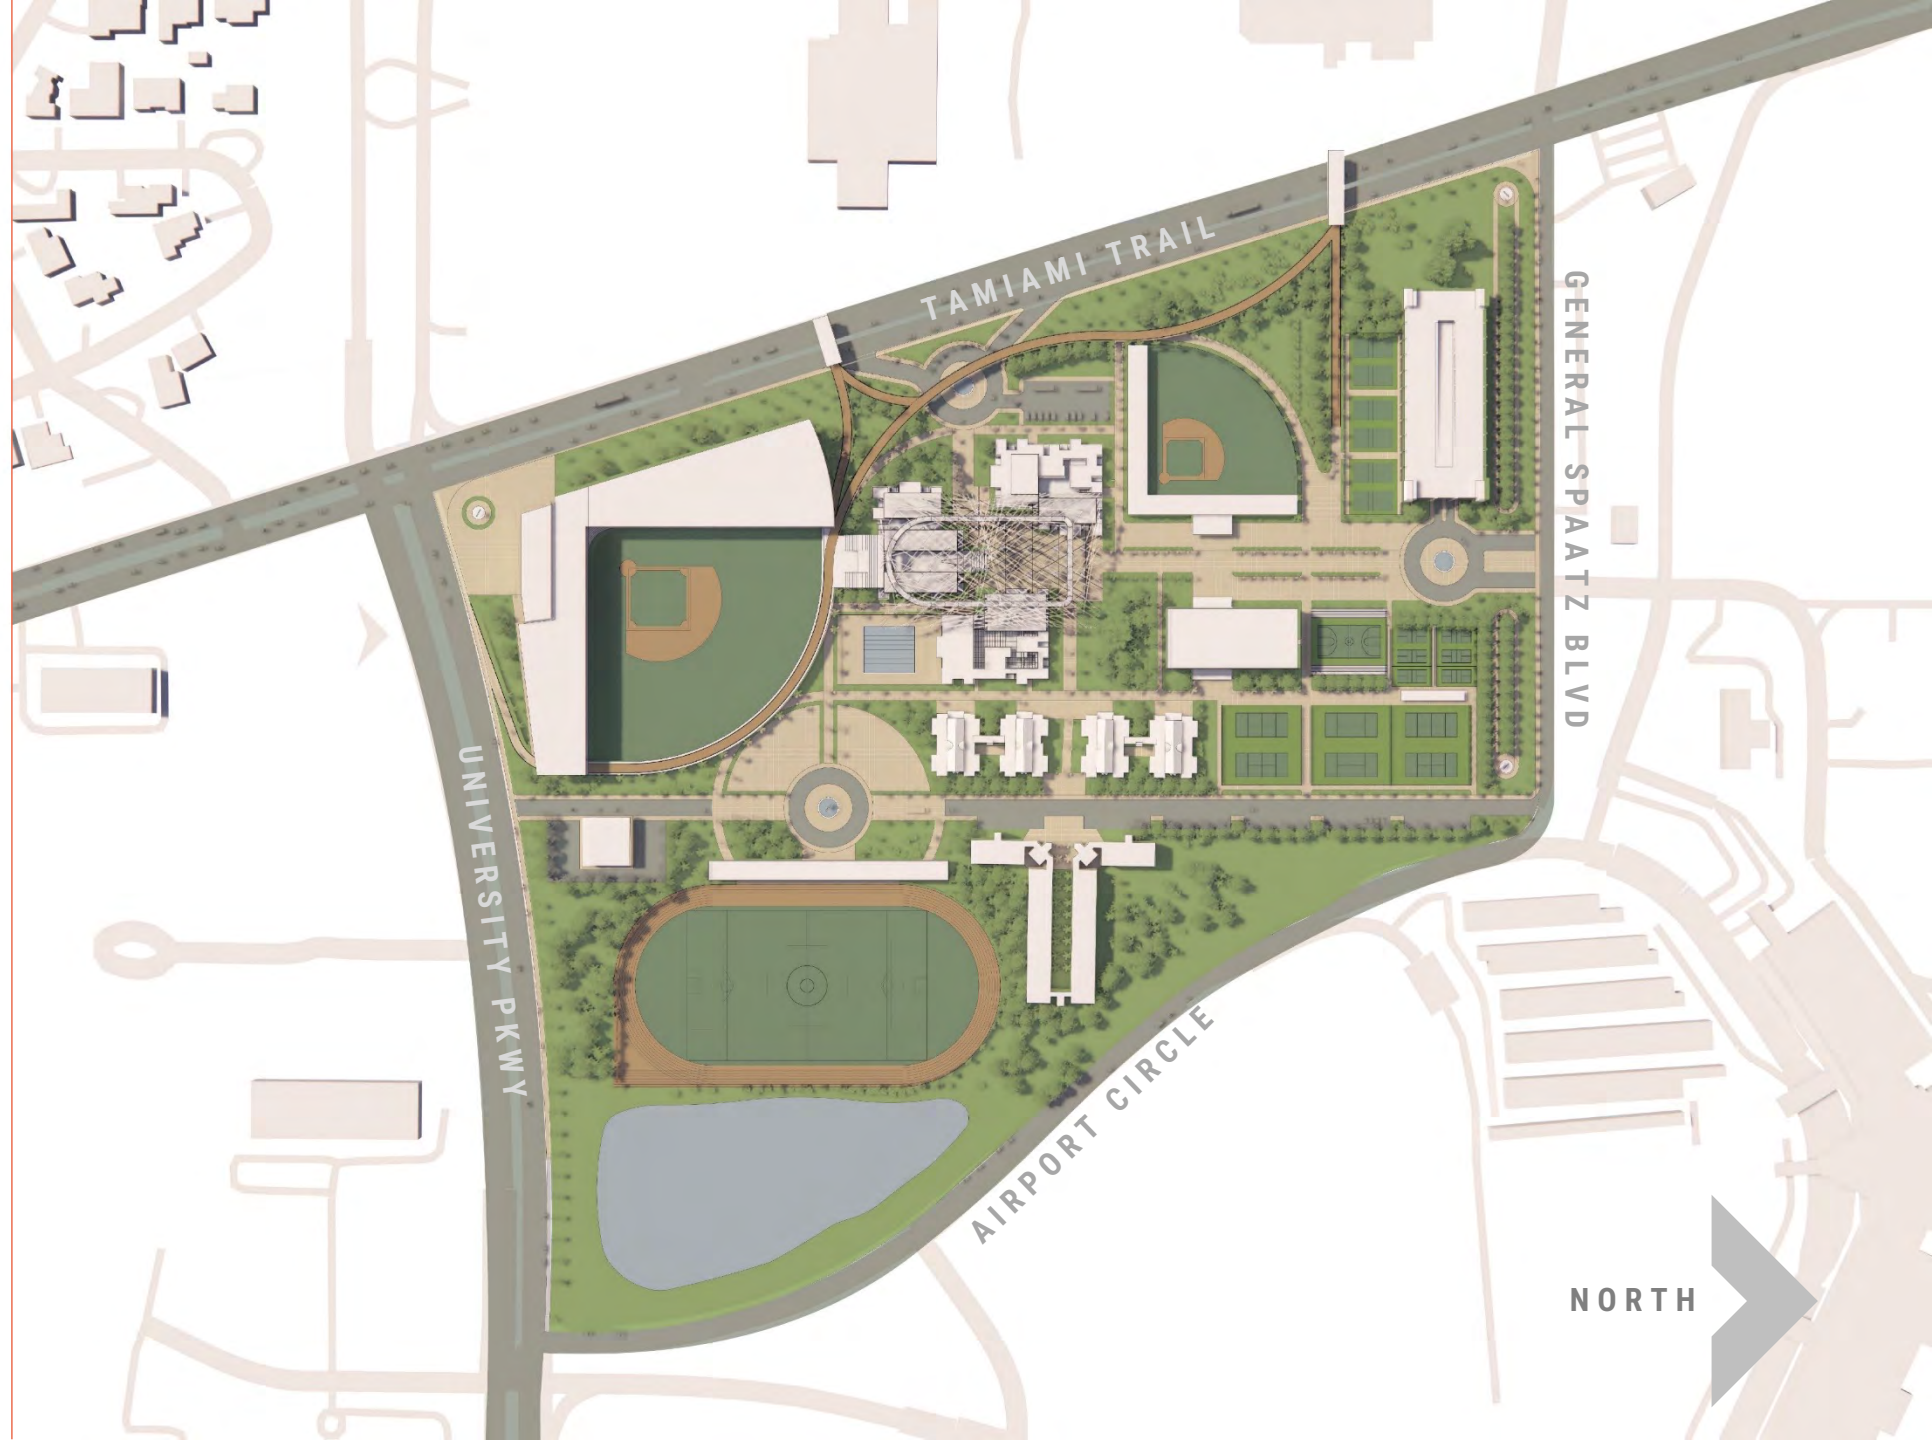

MASTER PLAN