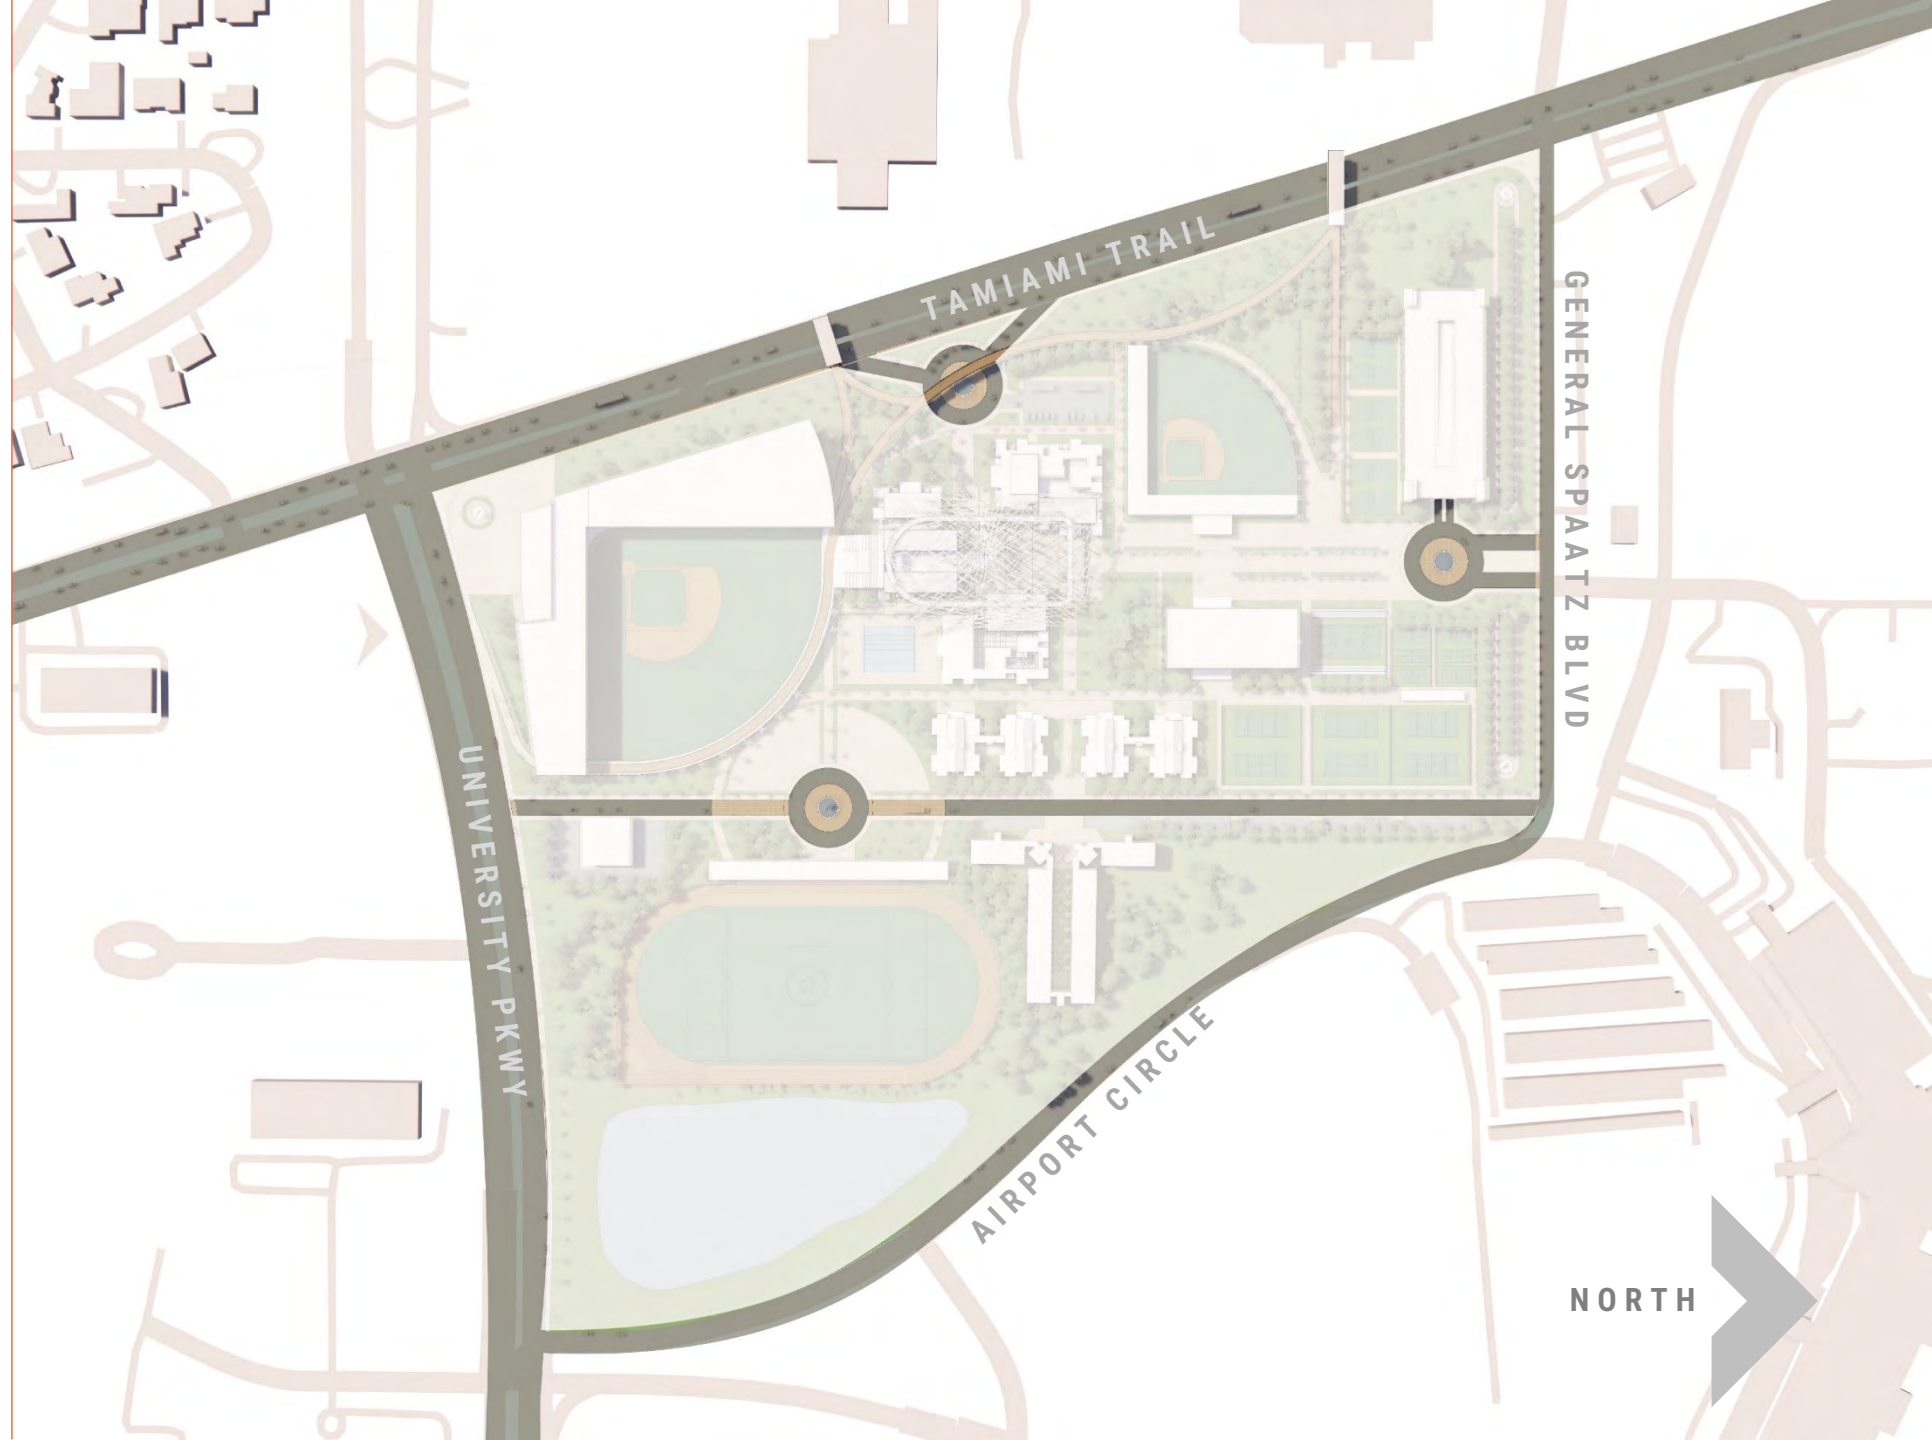

Airport Circle

**WEST**

Tamiami Trail

NORTH

**VEHICULAR  
ENTRANCE**

**EXISTING**  
General Dougher Place

**EXISTING**  
General Twinning

**NEW**  
Tamiami Trail Drop-Off

## MAJOR AXIS

Connection from General Spatz Entrance through the Pei Court via Grand Boulevard to the Baseball Game Viewing Deck