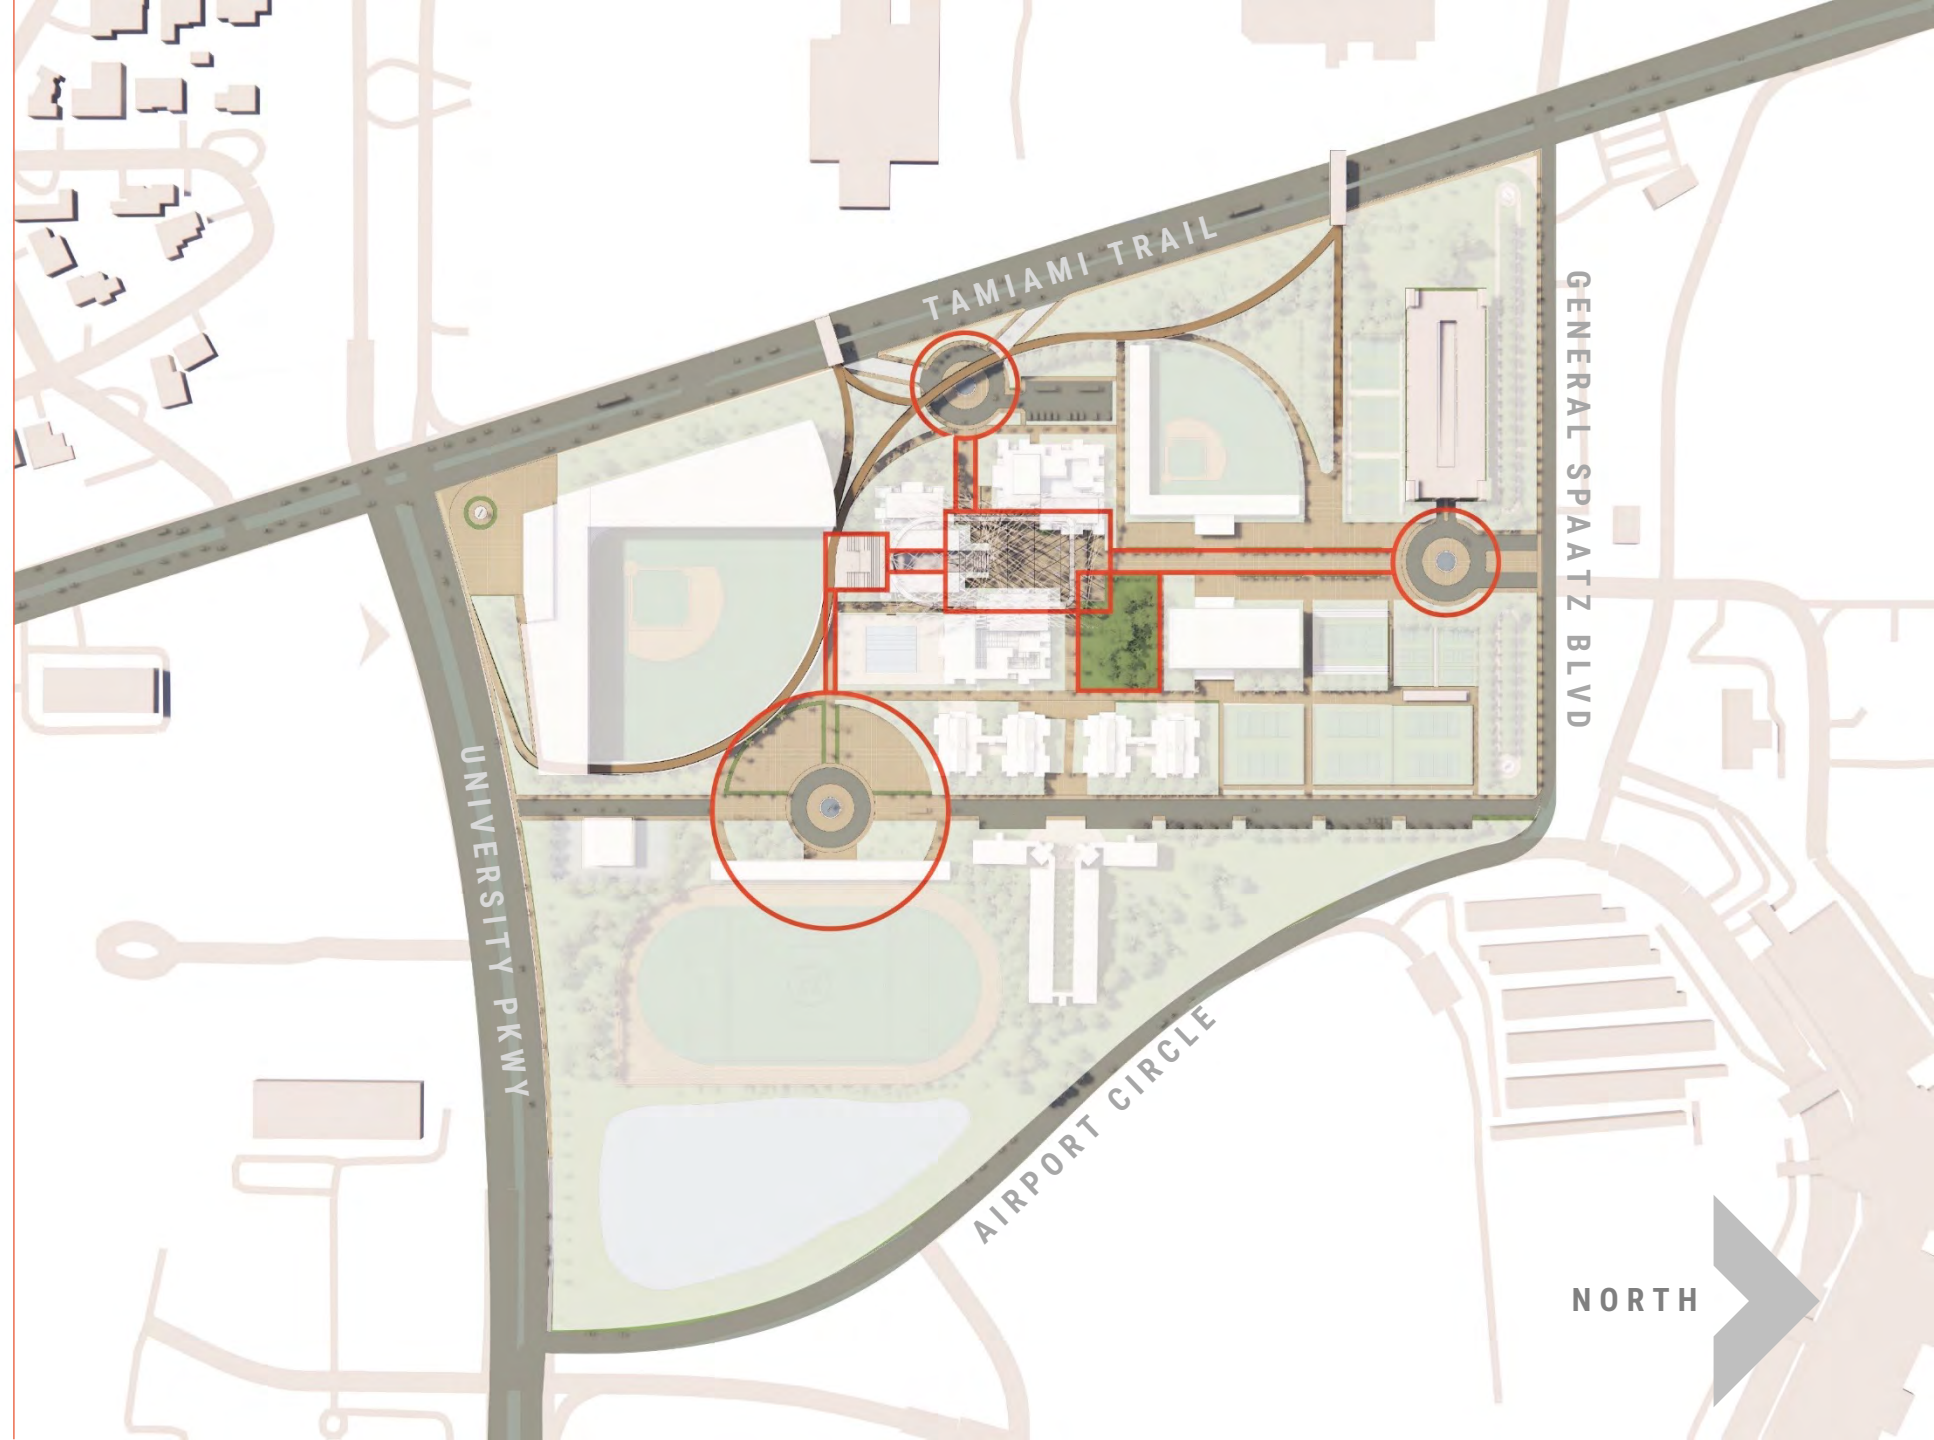

NORTH

**ELEVATED  
PEDESTRIAN  
ACCESS**

**EXISTING**  
Tamiami Trail Bridge

**NEW**  
Tamiami Trail Bridge

**NEW**  
Elevated Biking and  
Walking Path

NORTH

**GROUND  
PEDESTRIAN  
ACCESS**

**NEW**  
Ground Biking and Walking  
Path throughout Campus

## NODES

### Formal Gathering Spaces for Games and Events

- Pei Court
- Grand Boulevard
- Game Day Circle
- Mighty Banyan Plaza

## MAJOR AXIS

Connection from General Spatz Entrance through the Pei Court via Grand Boulevard to the Baseball Game Viewing Deck