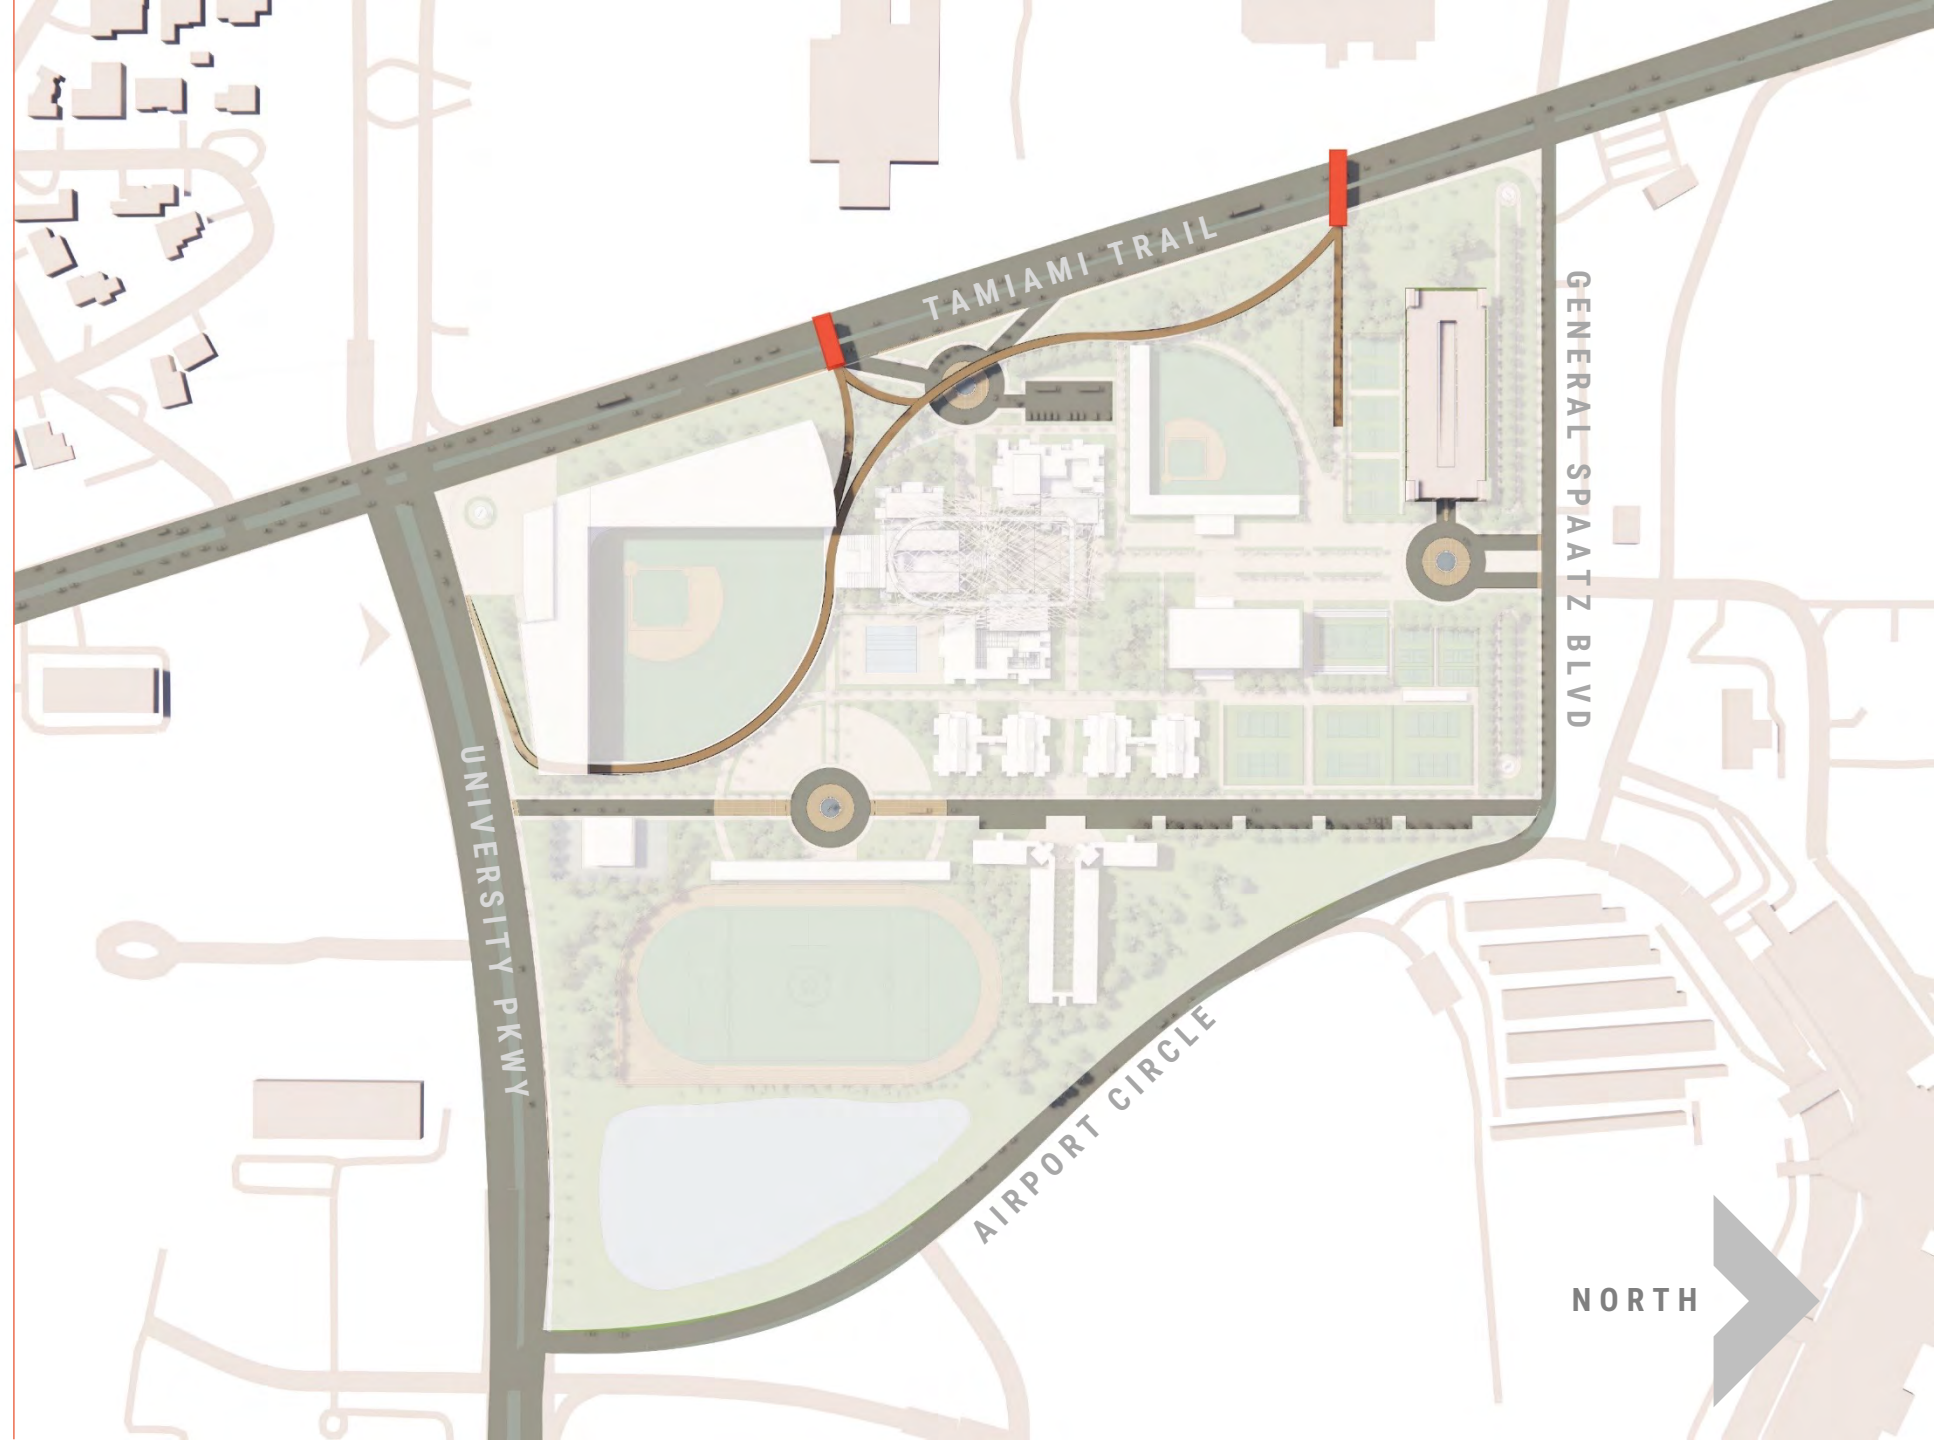

NORTH

**ELEVATED  
PEDESTRIAN  
ACCESS**

**EXISTING**  
Tamiami Trail Bridge

**NEW**  
Tamiami Trail Bridge

**NEW**  
Elevated Biking and  
Walking Path

NORTH

**GROUND  
PEDESTRIAN  
ACCESS**

**NEW**  
Ground Biking and Walking  
Path throughout Campus

## NODES

### Formal Gathering Spaces for Games and Events

- Pei Court
- Grand Boulevard
- Game Day Circle
- Mighty Banyan Plaza

## MAJOR AXIS

Connection from General Spatz Entrance through the Pei Court via Grand Boulevard to the Baseball Game Viewing Deck