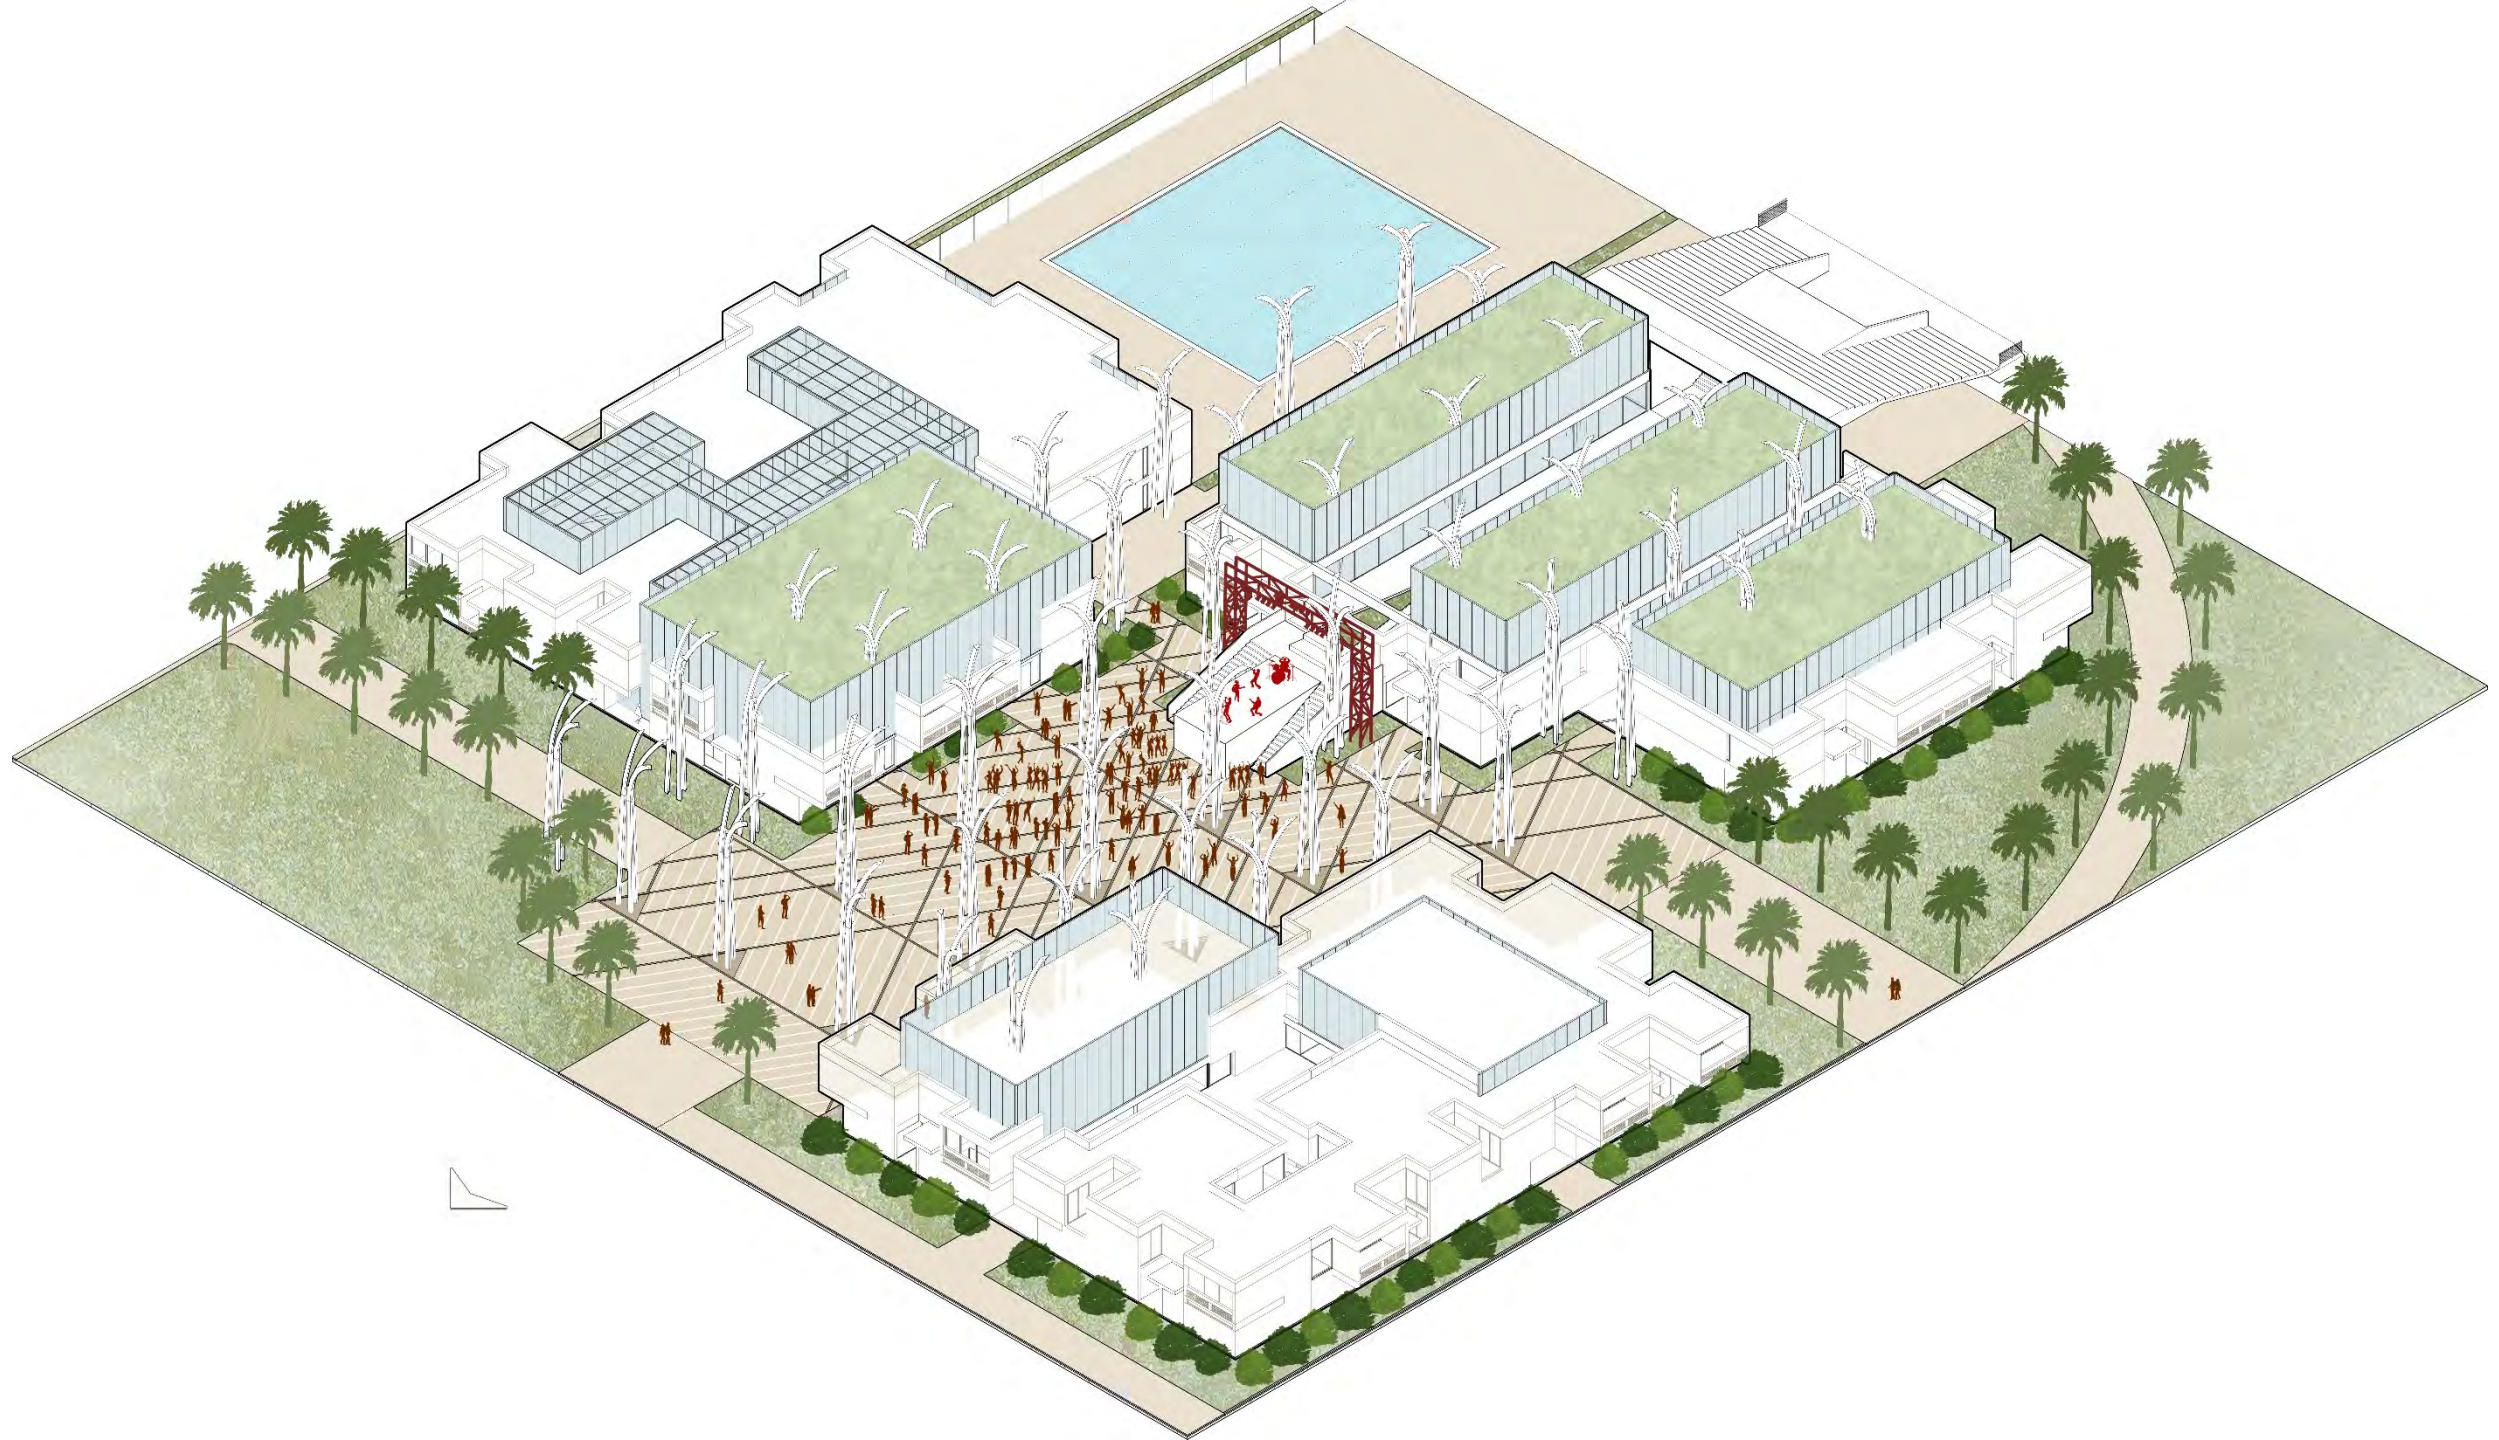

An architectural rendering of a modern park or campus. The scene features a wide, paved walkway lined with tall palm trees. In the background, there is a large, modern building with a prominent white, arched canopy structure. People are seen walking and a person is riding a bicycle on the left side of the path. The overall atmosphere is bright and sunny.

# SOUTH POD

# WEST POD

-  E-SPORTS
-  RETAIL + RESTAURANT
-  ATHLETIC
-  OFFICE / ADMIN
-  MISC. SPACE

**THE NEW**

**PEI REIMAGINED**

**THE NEW**

**PALM COURT**

GORD  
MICH  
RESID

ELAINE AND HARV  
ROTHENBERG  
RESIDENCE HALL