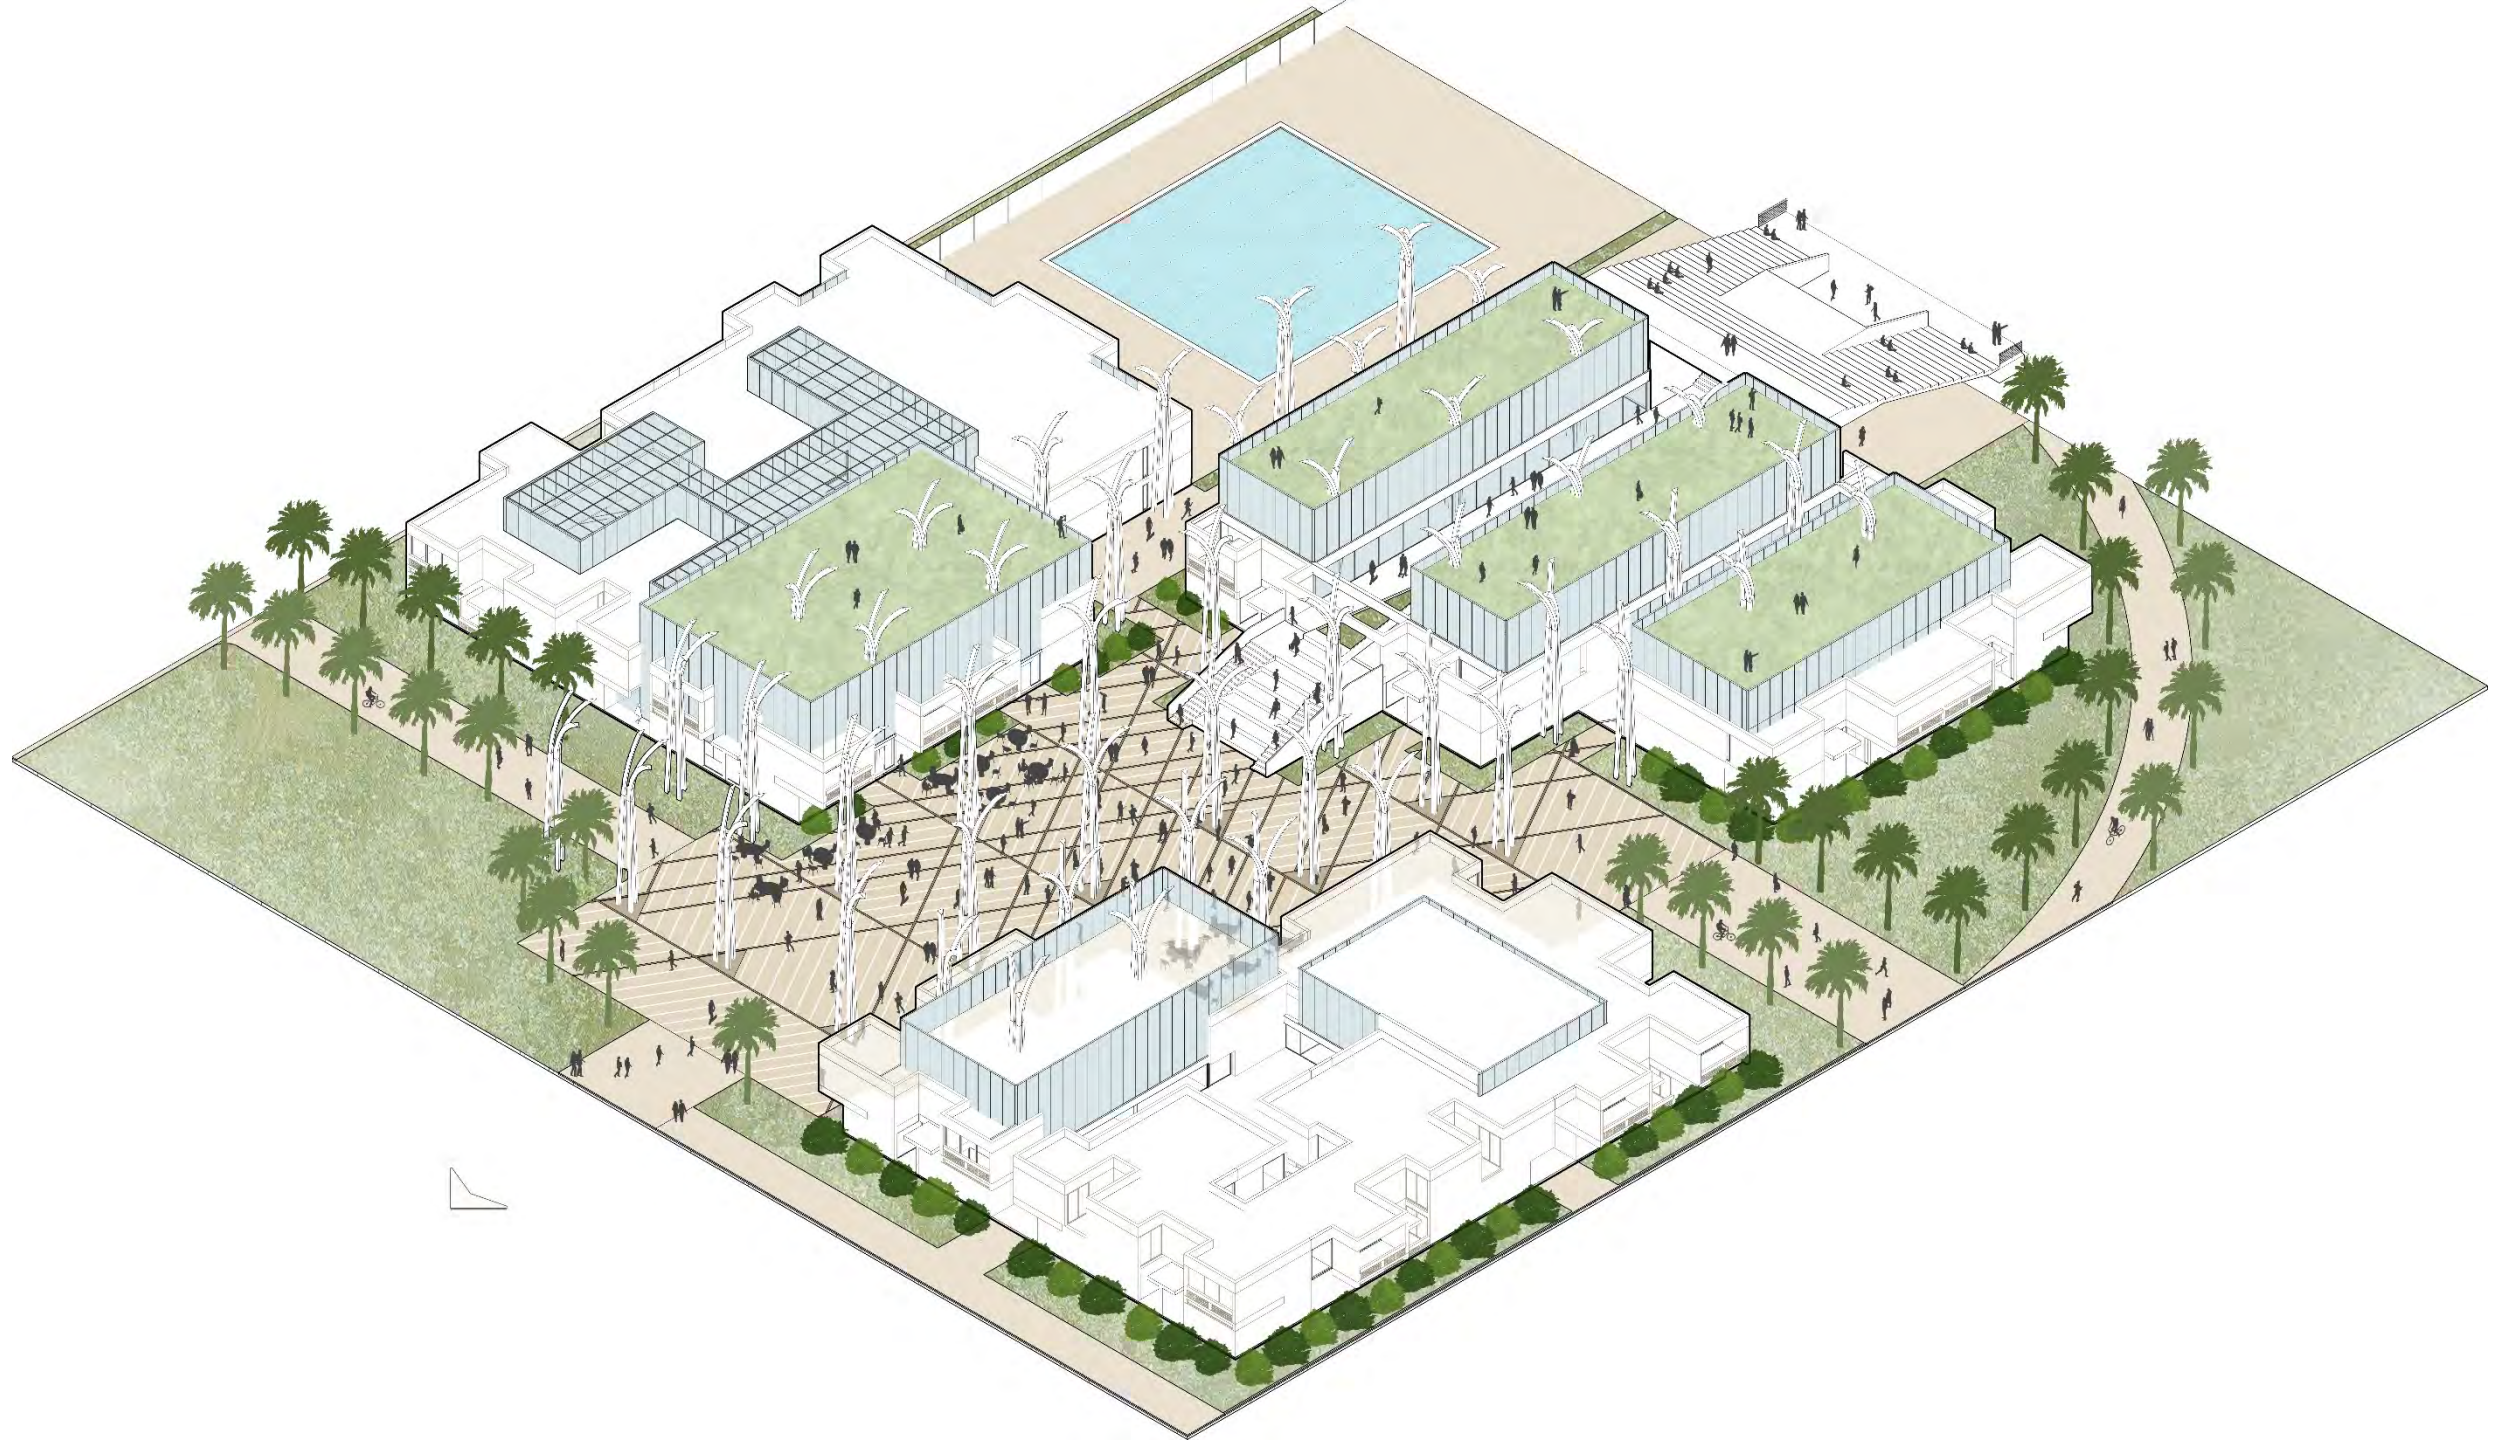

An architectural rendering of a modern park or campus. The scene features a wide, paved walkway lined with tall palm trees. In the background, there is a large, modern building with a prominent white, arched canopy structure. People are seen walking and a person is riding a bicycle on the left side of the path. The overall atmosphere is bright and sunny.

# EAST POD

# SOUTH POD

# WEST POD

-  E-SPORTS
-  RETAIL + RESTAURANT
-  ATHLETIC
-  OFFICE / ADMIN
-  MISC. SPACE

**THE NEW**

**PEI REIMAGINED**

**THE NEW**

**PALM COURT**

GORD  
MICH  
RESID

ELAINE AND HARV  
ROTHENBERG  
RESIDENCE HALL