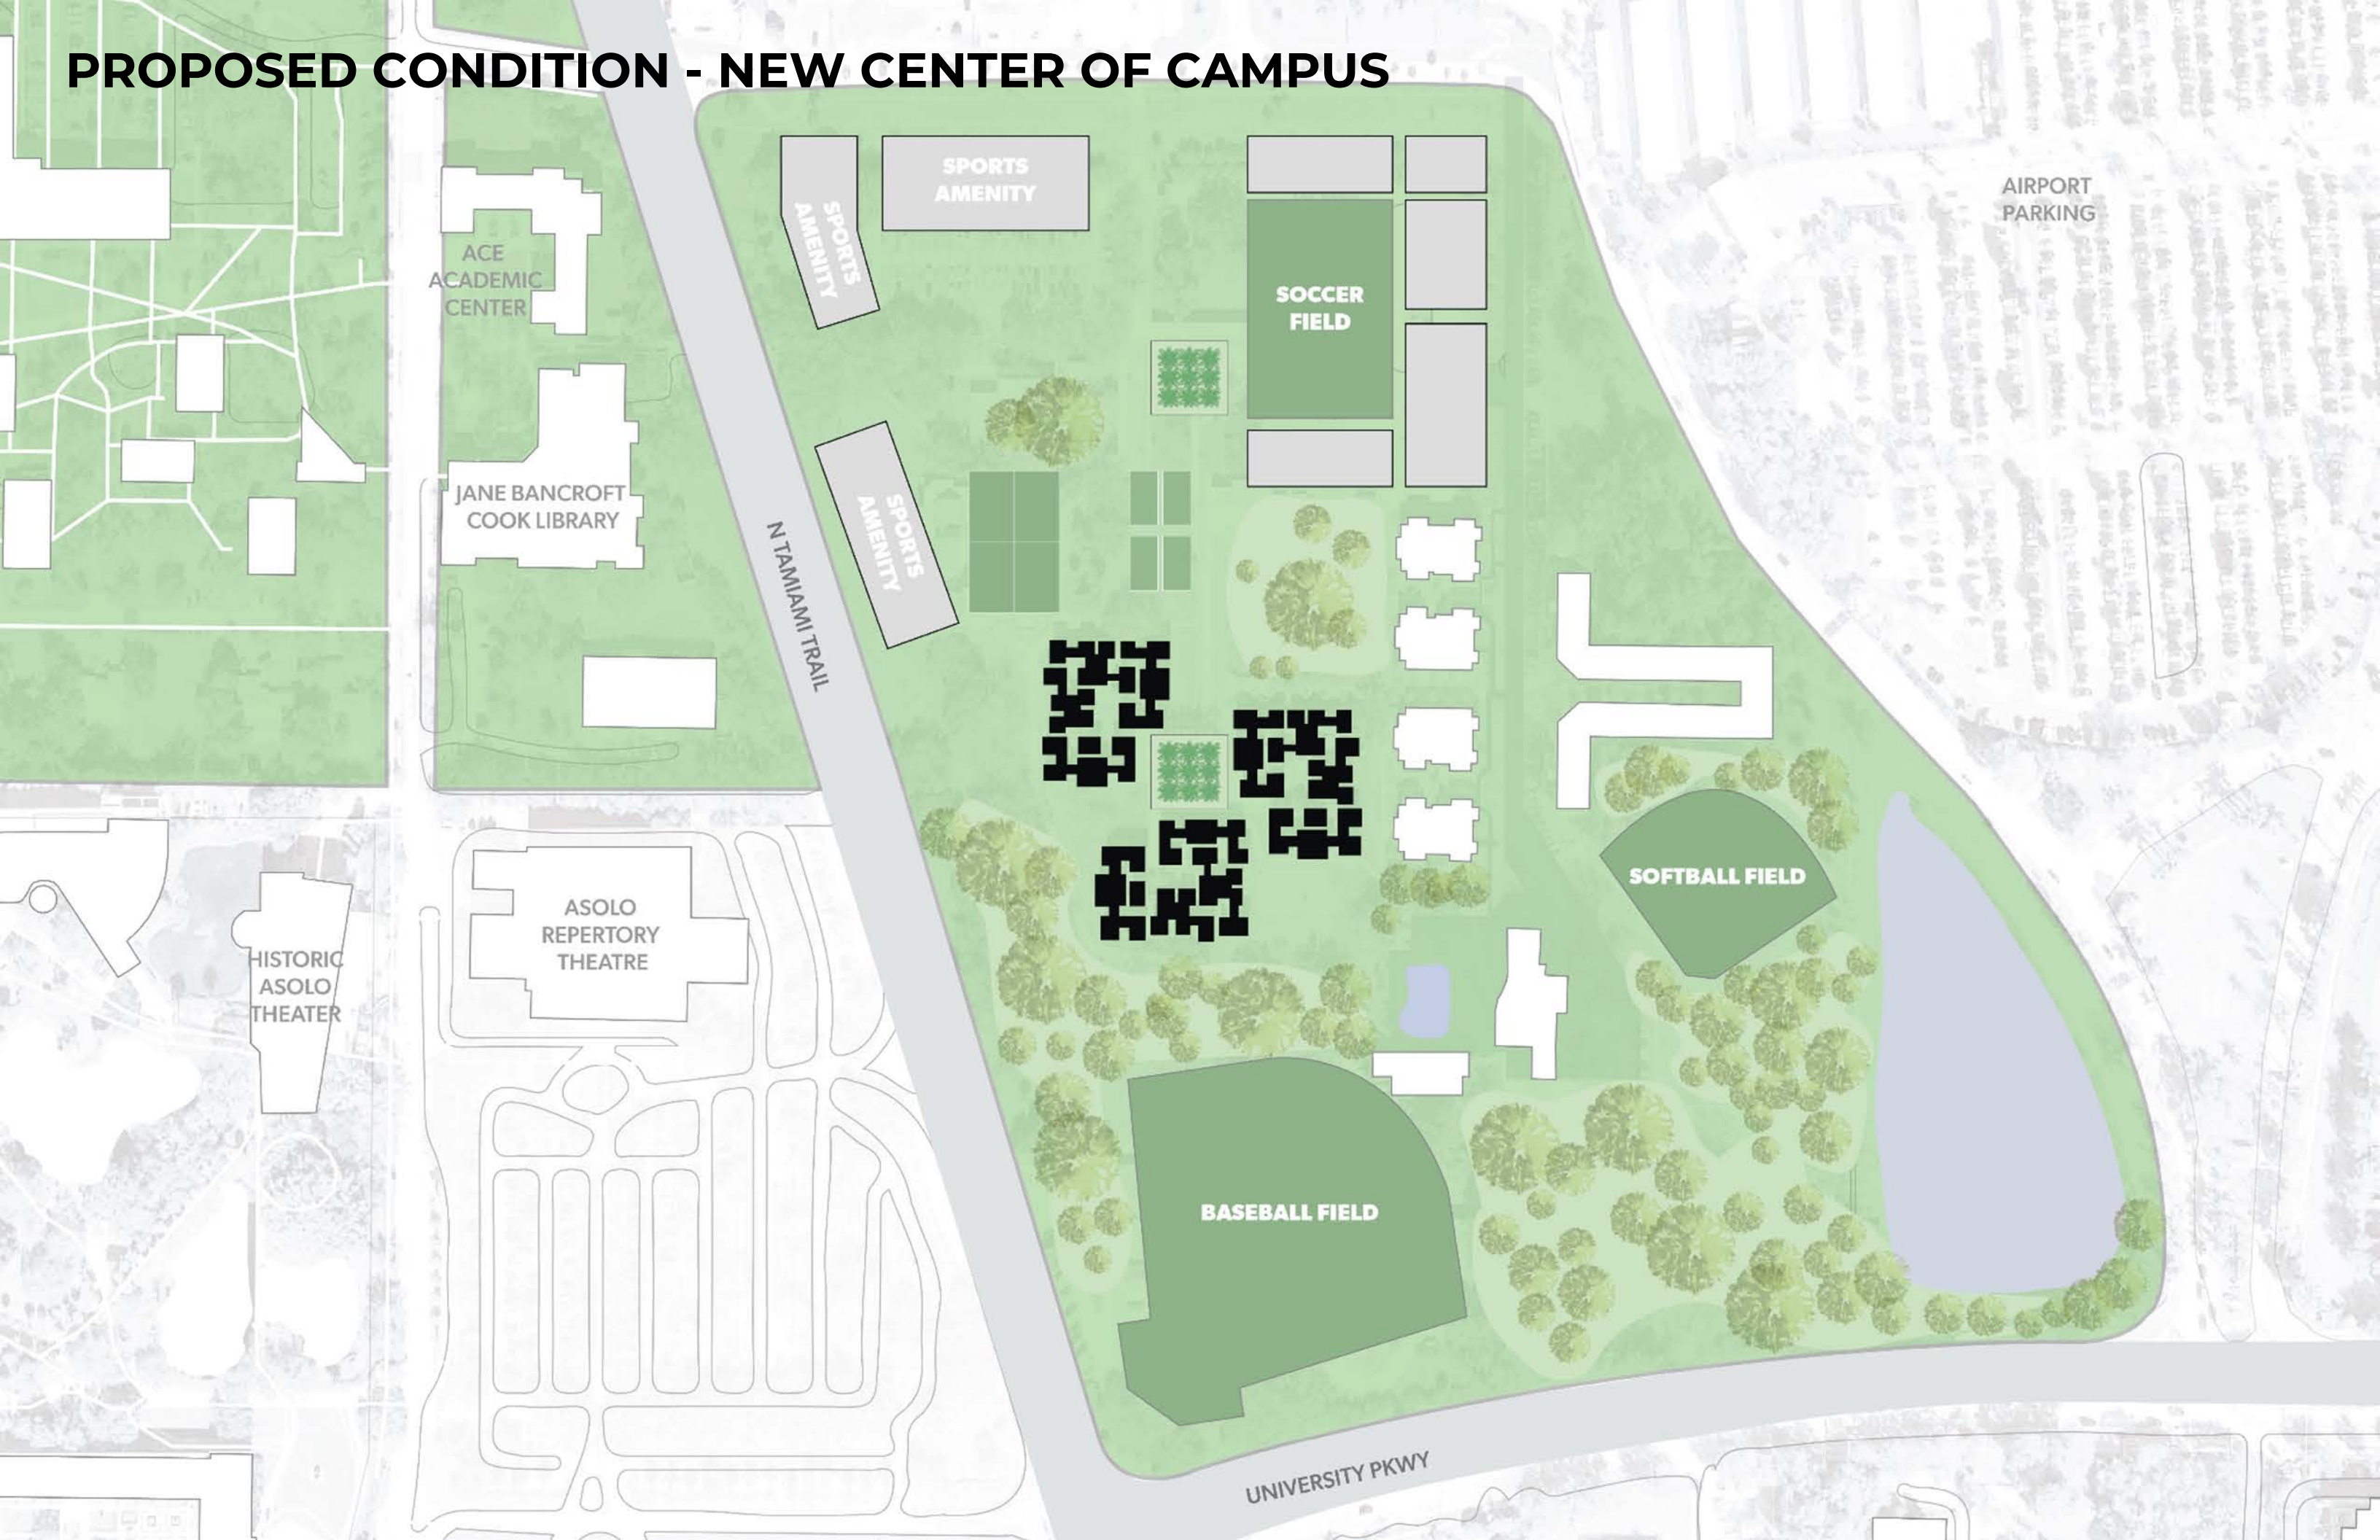

NEW COLLEGE CAMPUS

N TAMAMI TRAIL

PROPOSED CONDITION - NEW CENTER OF CAMPUS

THE EXISTING AXIS

INTRODUCING A NEW LANDSCAPE

ACE
ACADEMIC
CENTER

JANE BANCROFT
COOK LIBRARY

N TAMAMI TRAIL

N TAMIAMI TRAIL

ORIGINAL AXIS

**THE
EATERY**

**THE
SUMMIT**

**THE
RETREAT**

NEW BRIDGE

ASOLO
REPERTORY
THEATRE

SOFTBALL FIELD

A NEW PALM COURT

PALM COURT

GORDON
MICHAEL
RESIDEN

THE SUMMIT

THE RETREAT

THE EATERY

THE EATERY REMOVAL

THE EATERY INFILLS

THE EATERY

THE SUMMIT & THE RETREAT REMOVAL

THE SUMMIT & THE RETREAT

ATRIUM

KEY PLAN

THE SUMMIT & THE RETREAT

NEW CONNECTION

KEY PLAN