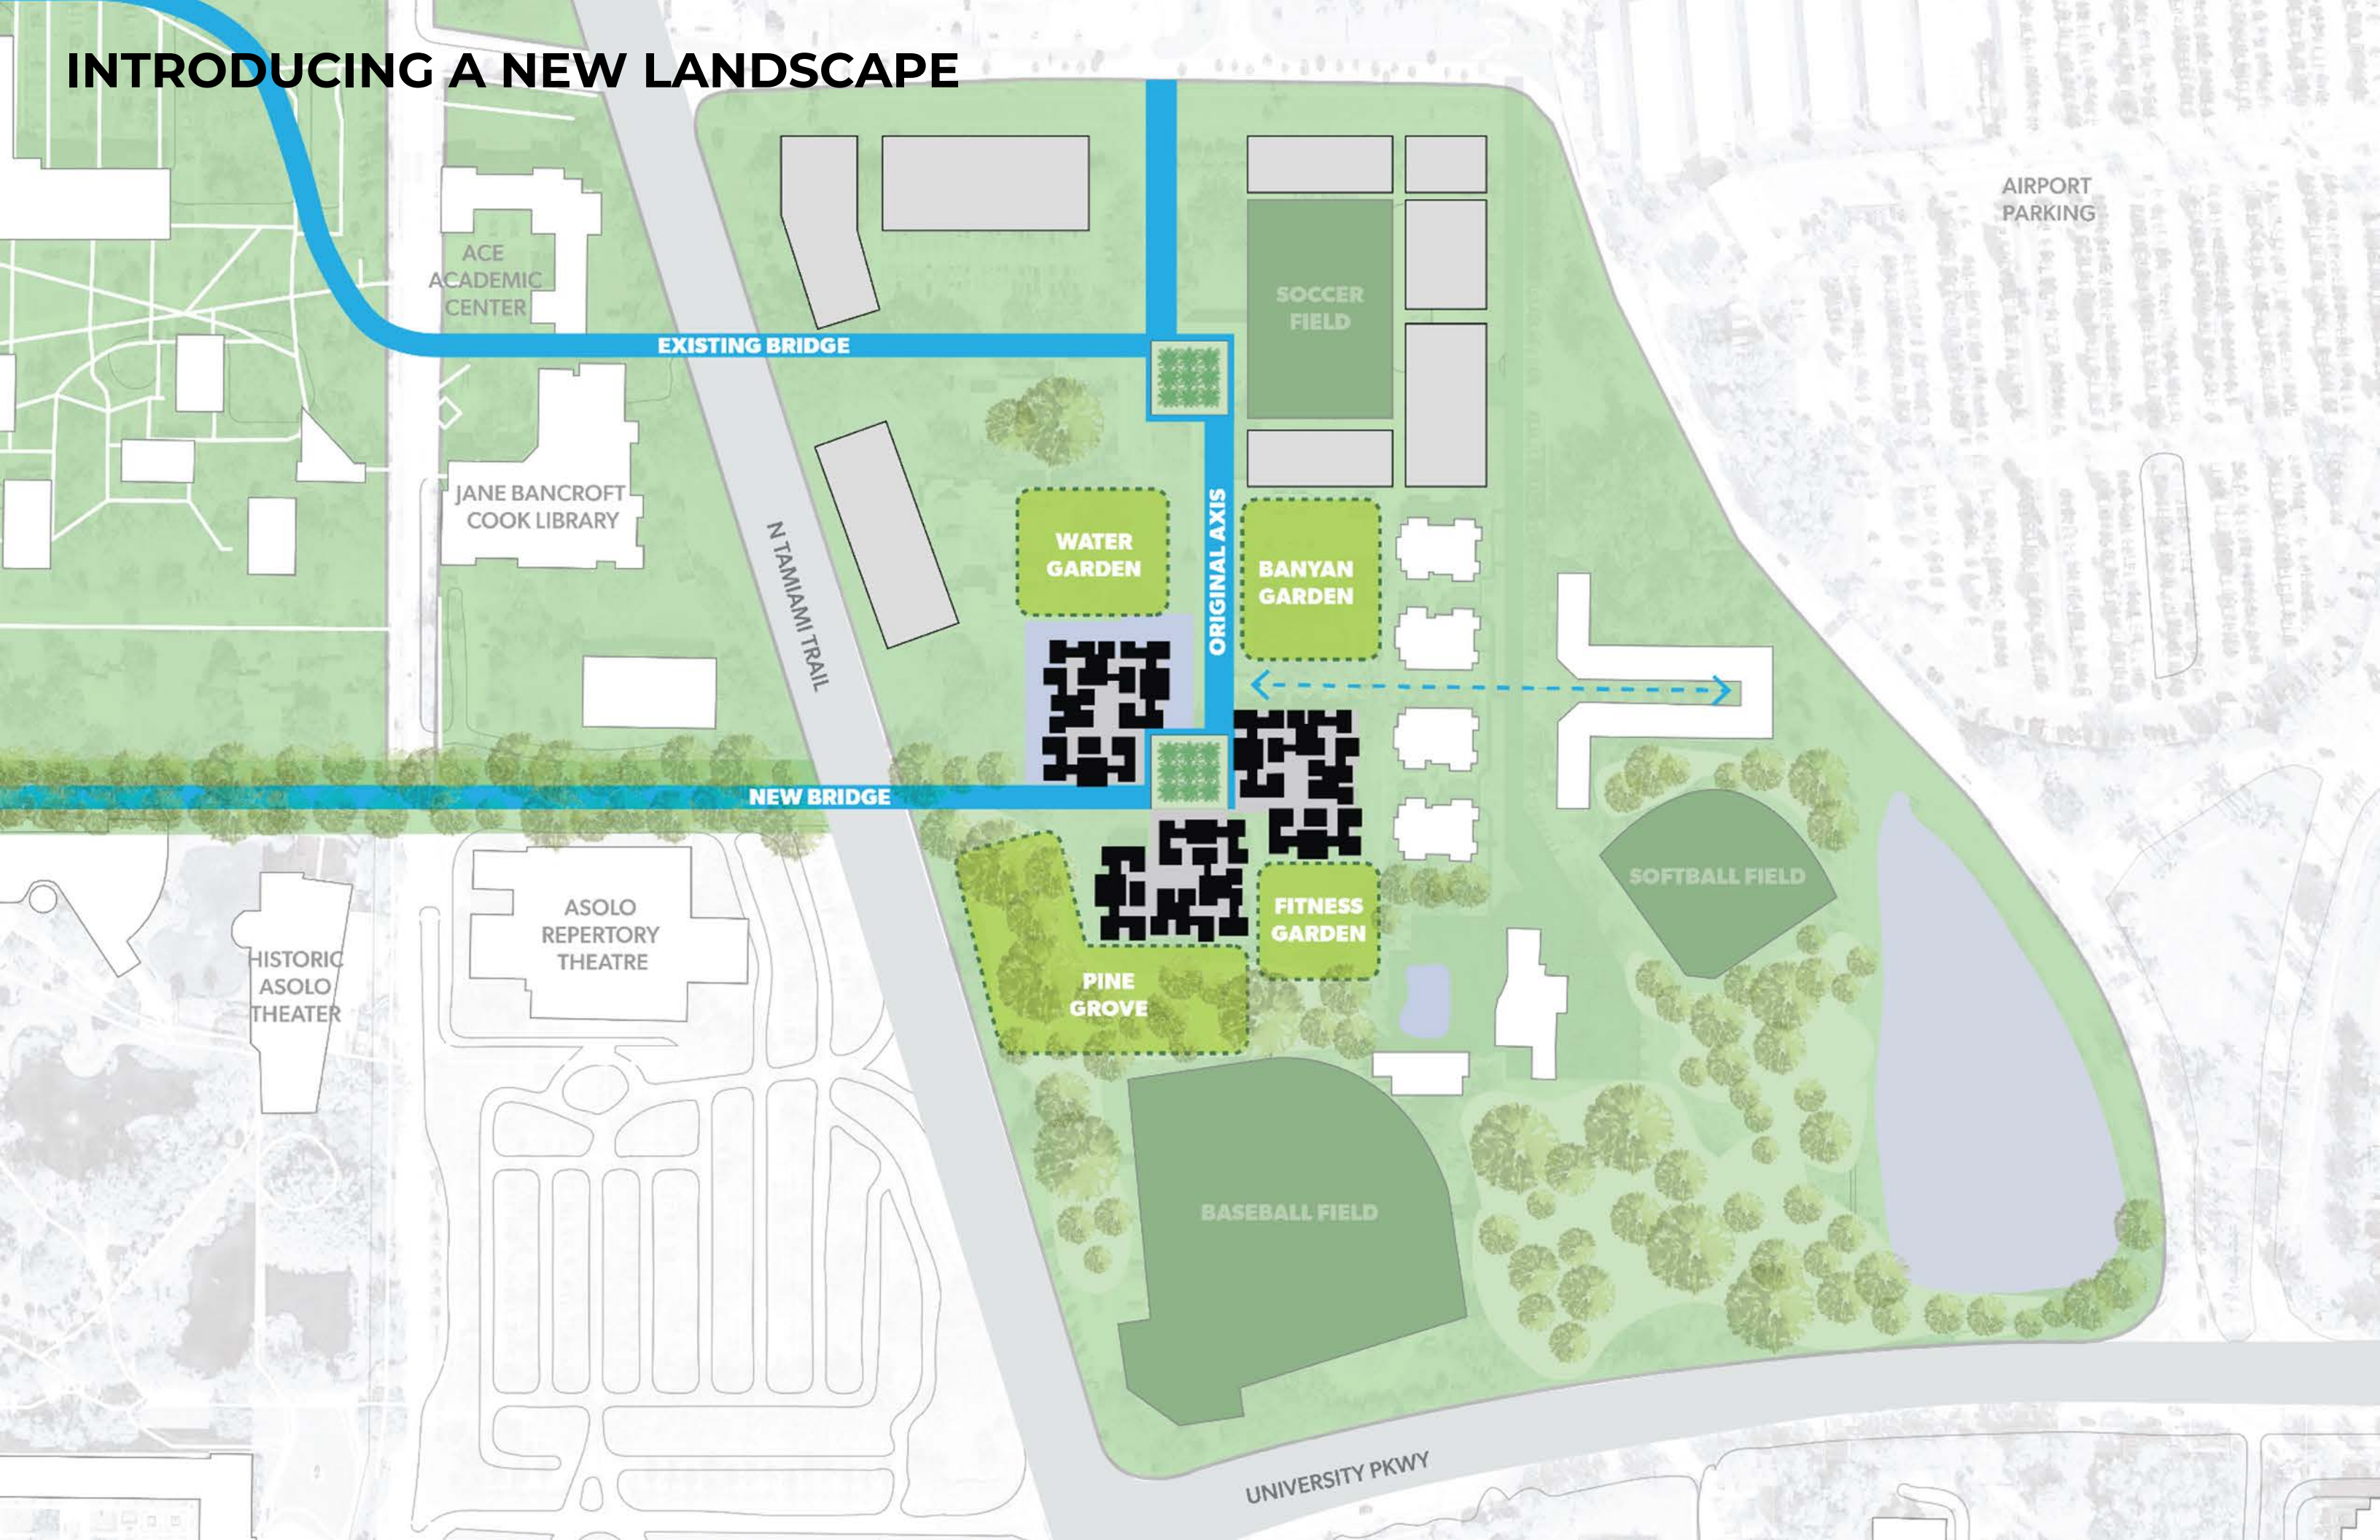

NEW COLLEGE CAMPUS

N TAMAMI TRAIL

PROPOSED CONDITION - NEW CENTER OF CAMPUS

THE EXISTING AXIS

INTRODUCING A NEW LANDSCAPE

ACE
ACADEMIC
CENTER

JANE BANCROFT
COOK LIBRARY

N TAMAMI TRAIL

EXISTING BRIDGE

NEW BRIDGE

WATER
GARDEN

SOCCER
FIELD

BANYAN
GARDEN

ORIGINAL AXIS

FITNESS
GARDEN

PINE
GROVE

N TAMIAMI TRAIL

ORIGINAL AXIS

**THE
EATERY**

**THE
SUMMIT**

**THE
RETREAT**

NEW BRIDGE

ASOLO
REPERTORY
THEATRE

SOFTBALL FIELD

A NEW PALM COURT

PALM COURT

GORDON
MICHAEL
RESIDEN

THE SUMMIT

THE RETREAT

THE EATERY

THE EATERY REMOVAL

THE EATERY INFILLS