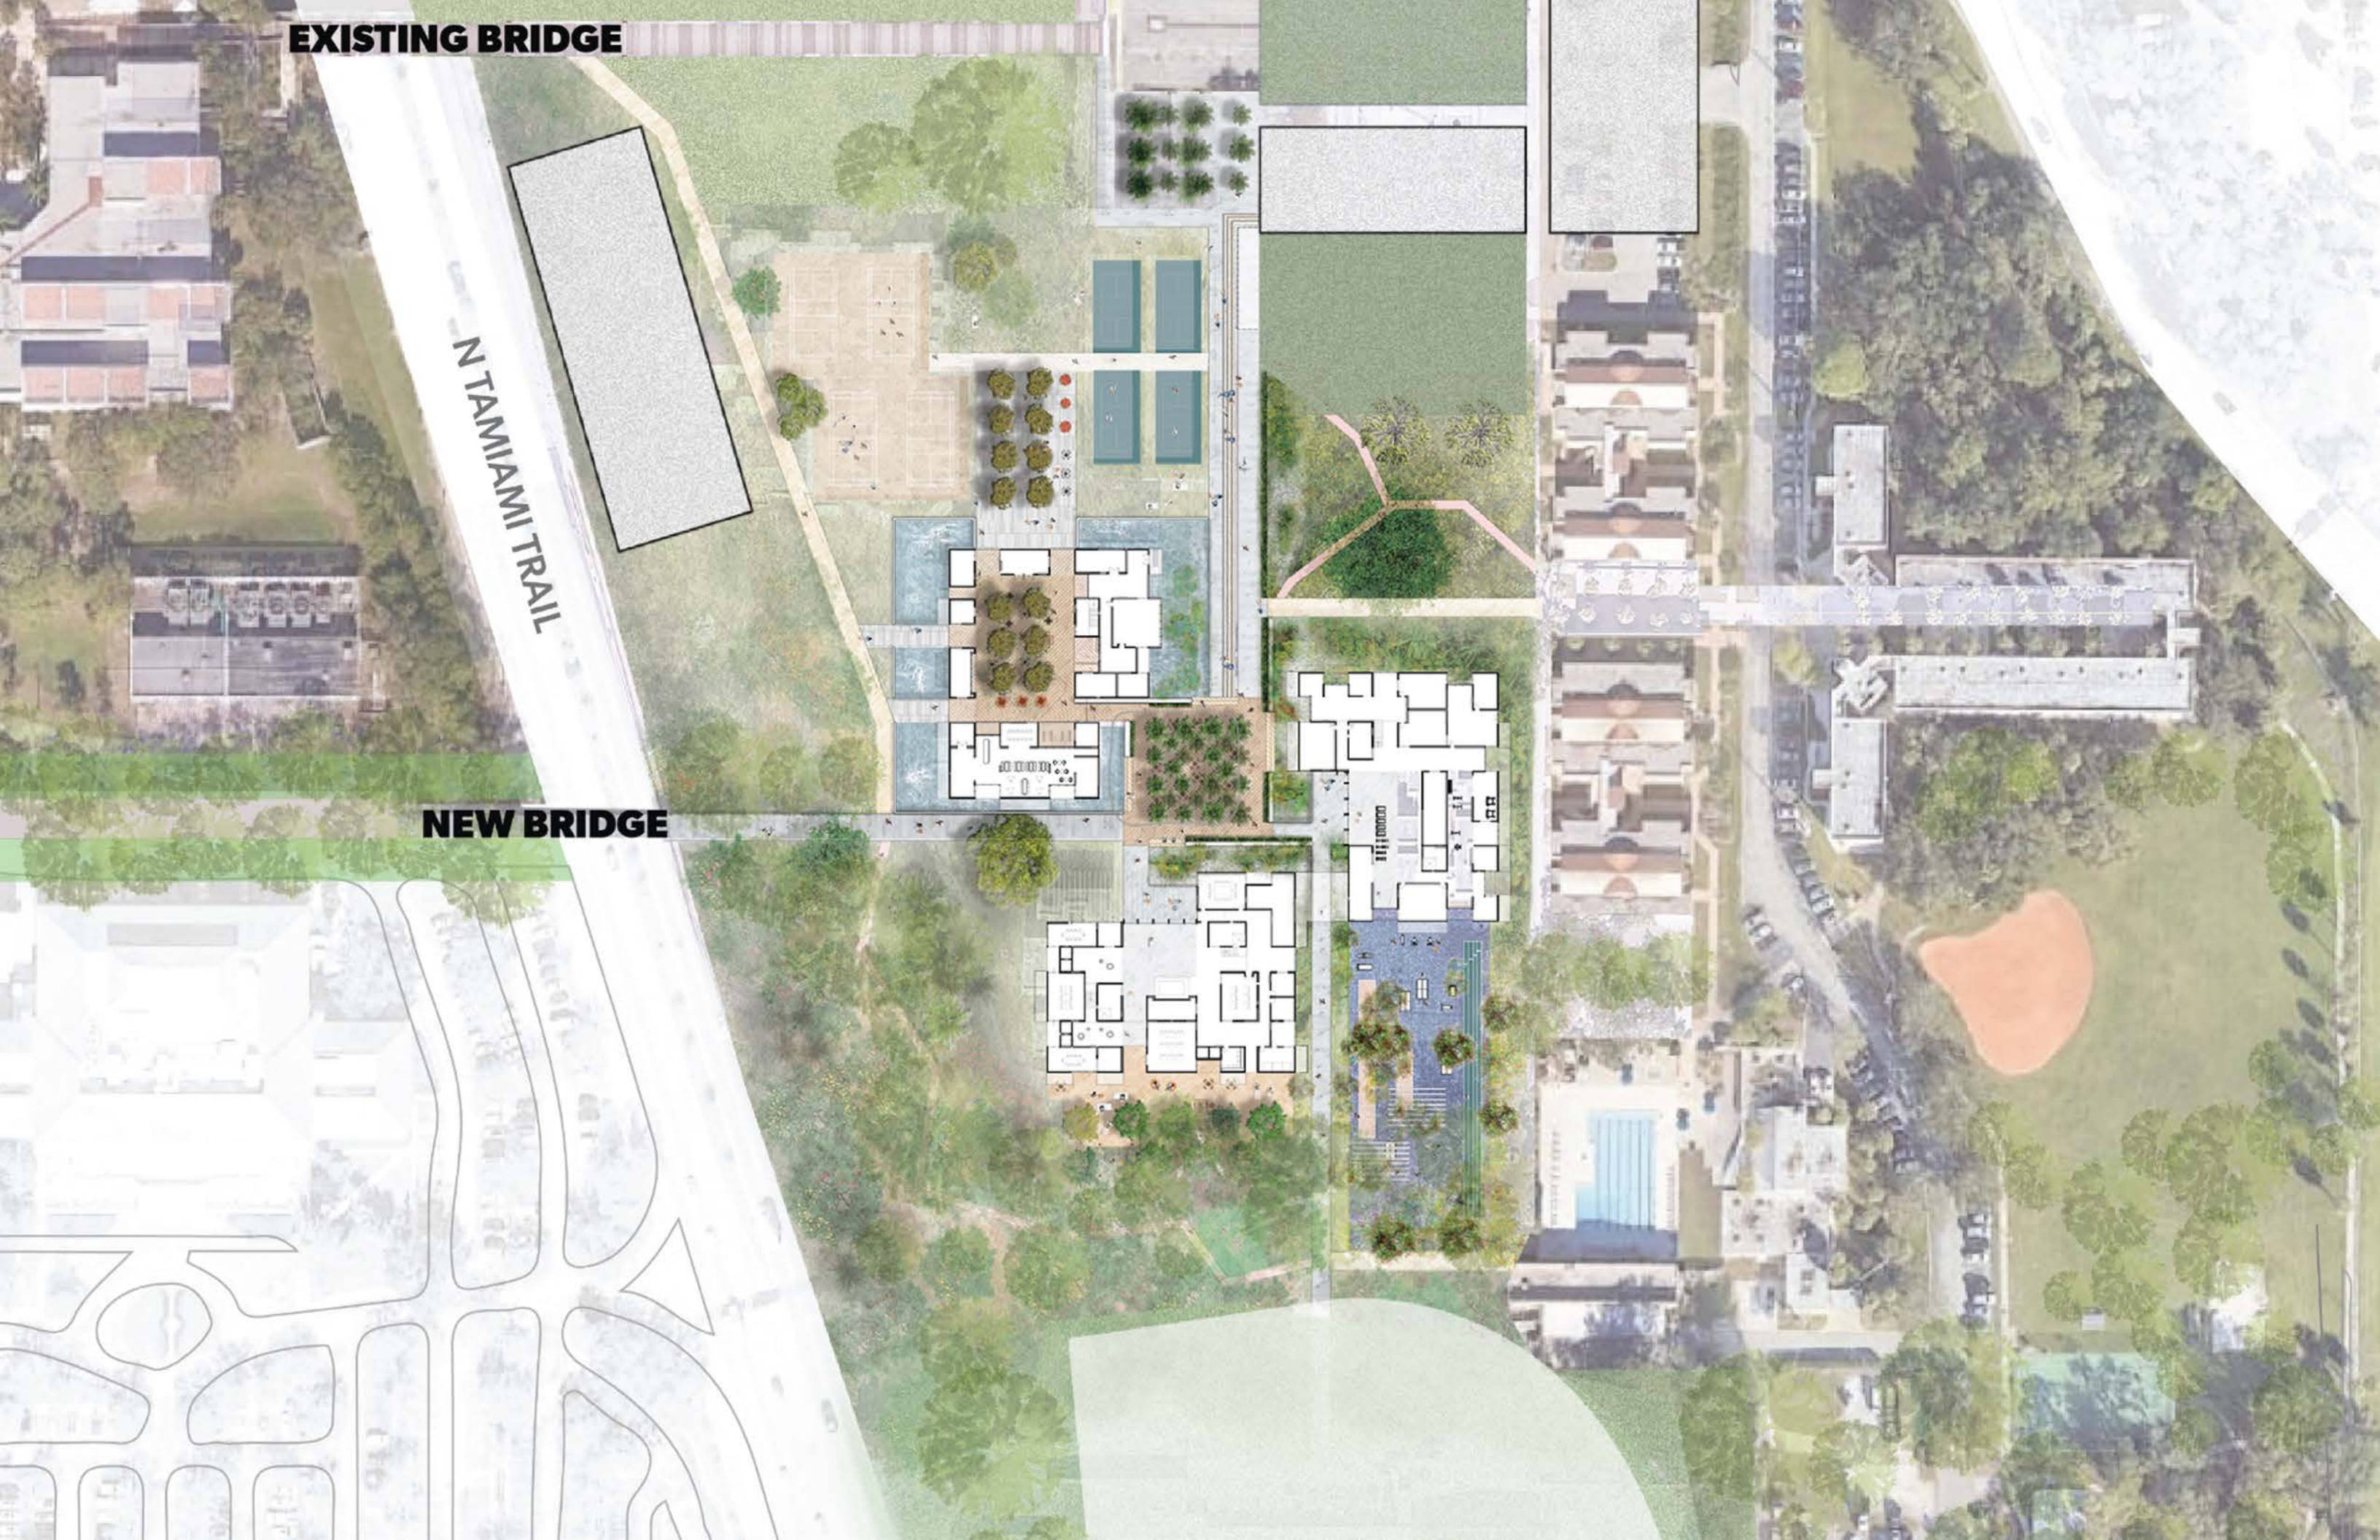

NEW COLLEGE CAMPUS

N TAMAMI TRAIL

PROPOSED CONDITION - NEW CENTER OF CAMPUS

THE EXISTING AXIS

INTRODUCING A NEW LANDSCAPE

ACE
ACADEMIC
CENTER

JANE BANCROFT
COOK LIBRARY

N TAMAMI TRAIL

FITNESS GARDEN

PINE GROVE

EXISTING AXIS

NEW BRIDGE

EXISTING BRIDGE

N TAMiami TRAIL

NEW BRIDGE

NEW COLLEGE PEI DORMS

A NEW PALM COURT

PALM COURT

GORDON
MICHAEL
RESIDEN

THE SUMMIT

THE RETREAT

THE EATERY

THE EATERY REMOVAL

THE EATERY INFILLS

THE EATERY

THE SUMMIT & THE RETREAT REMOVAL

THE SUMMIT & THE RETREAT

ATRIUM

KEY PLAN

THE SUMMIT & THE RETREAT

NEW CONNECTION

KEY PLAN