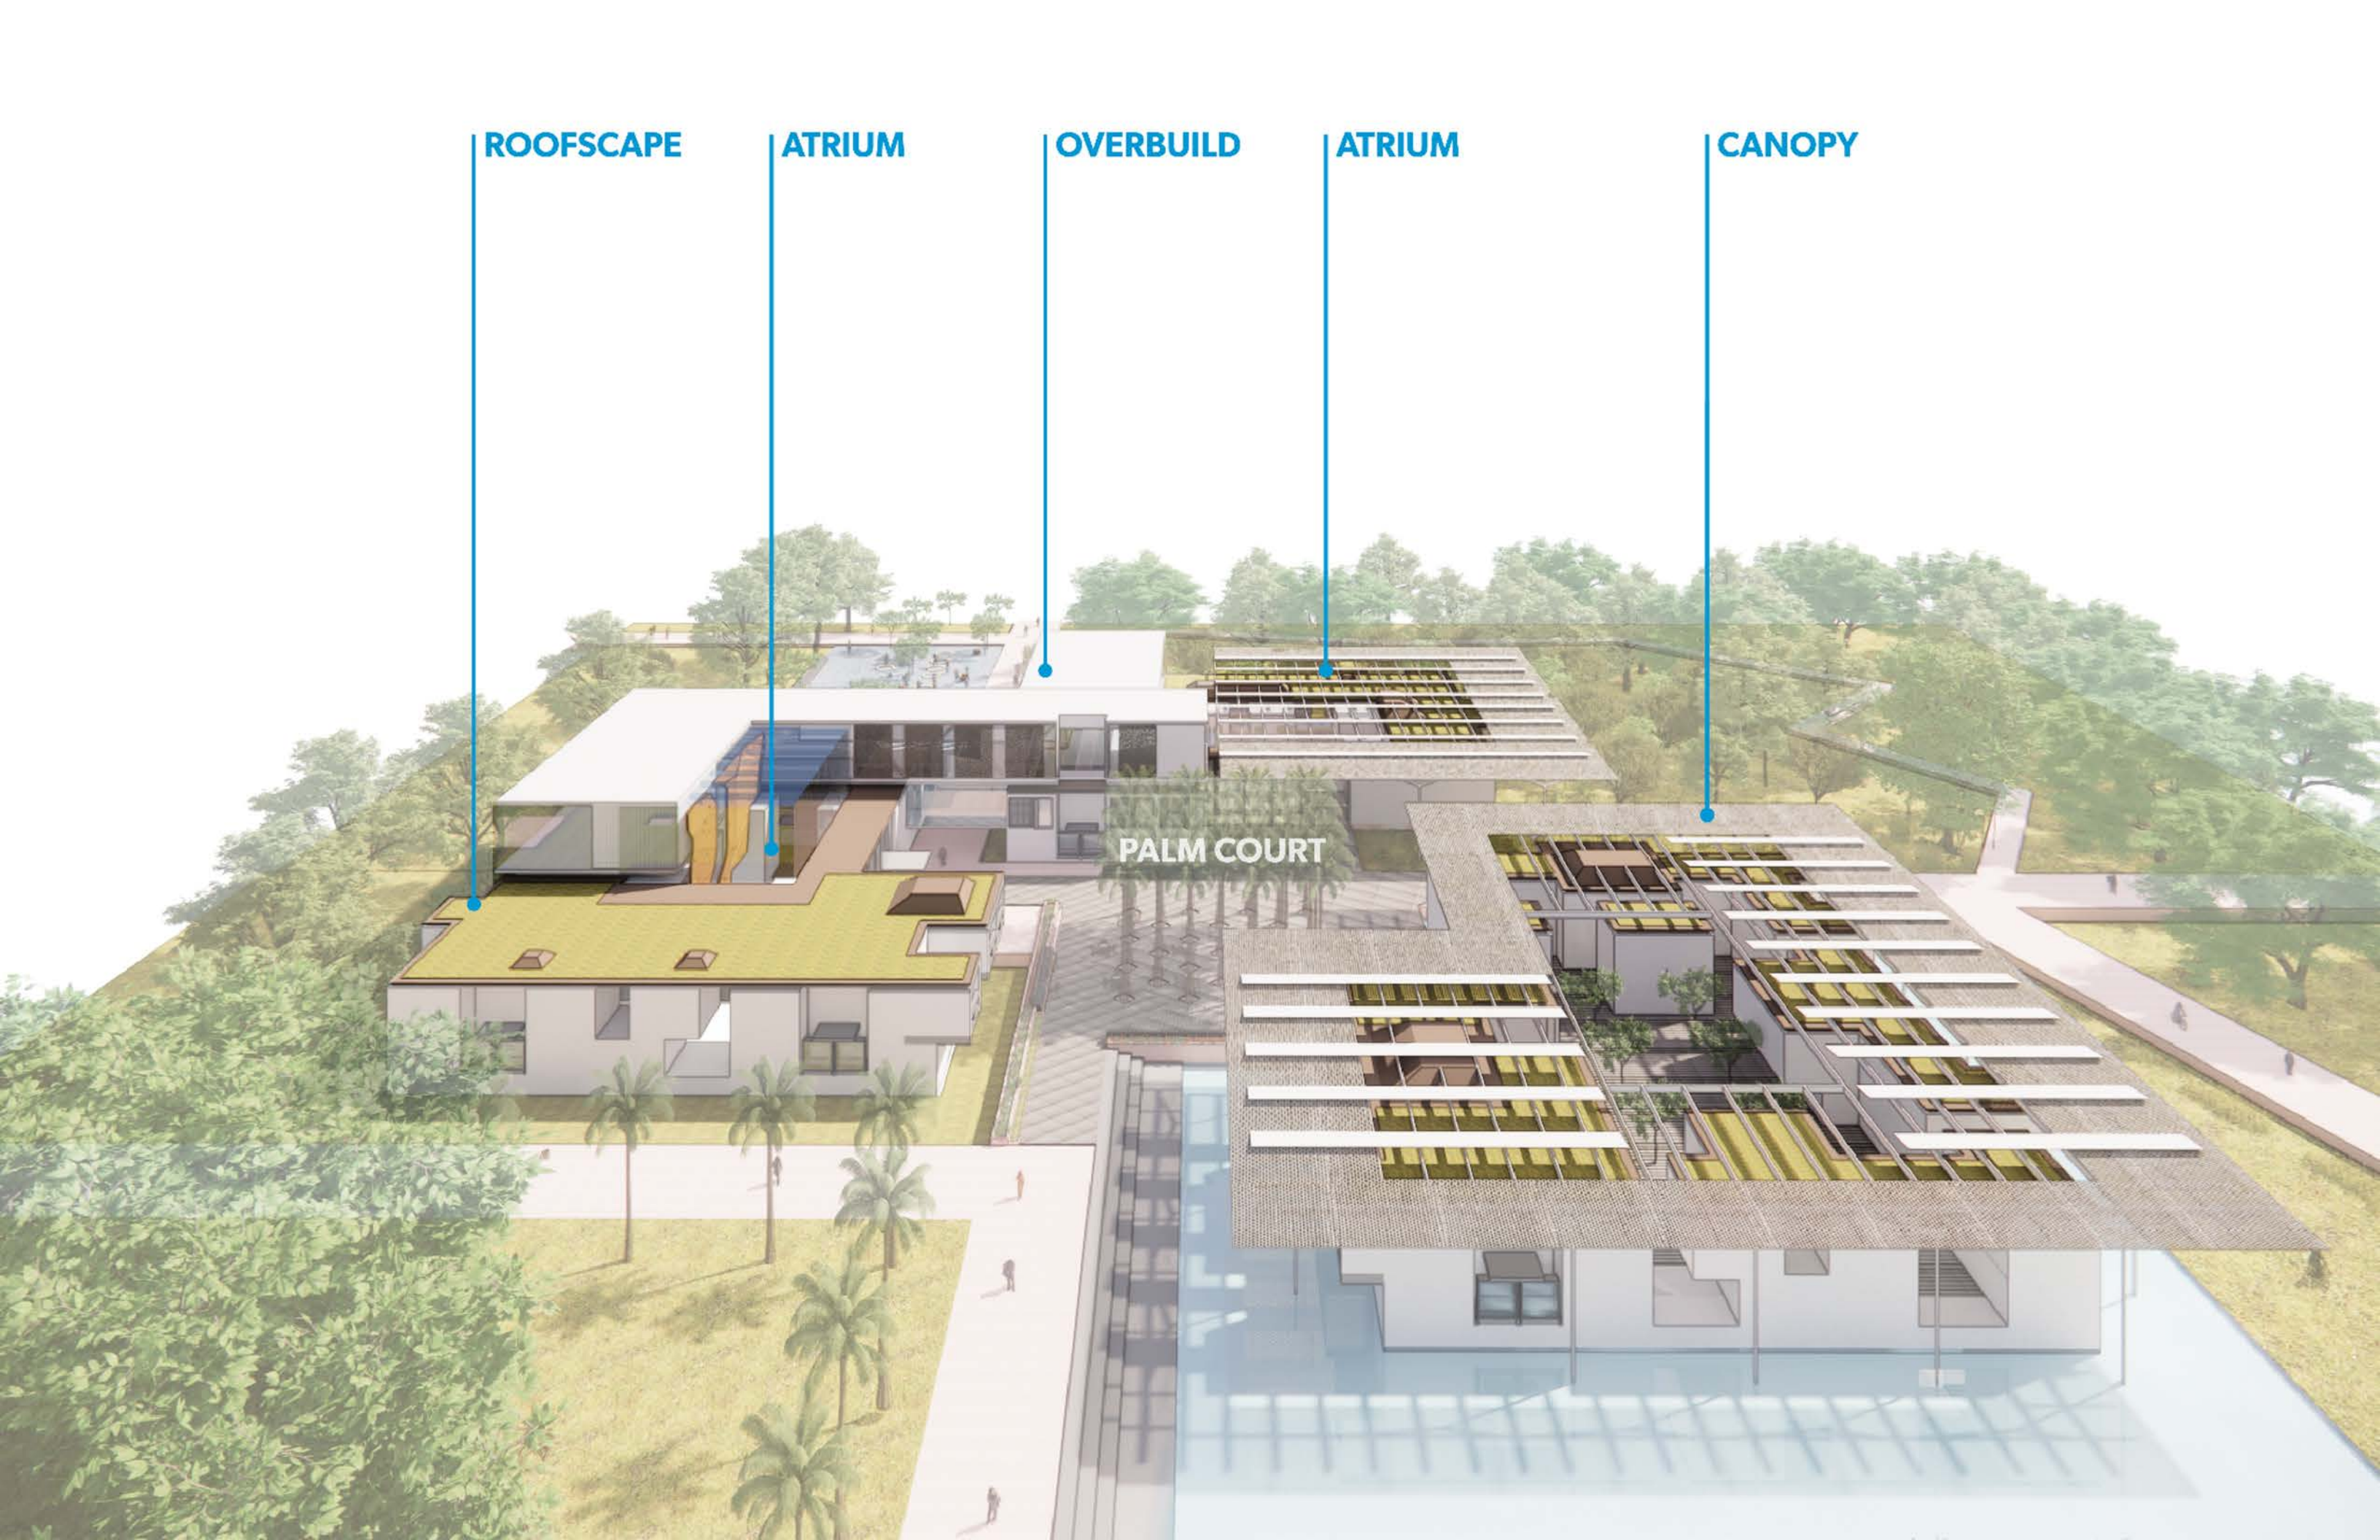

ROOFSCAPE

ATRIUM

OVERBUILD

ATRIUM

CANOPY

PALM COURT