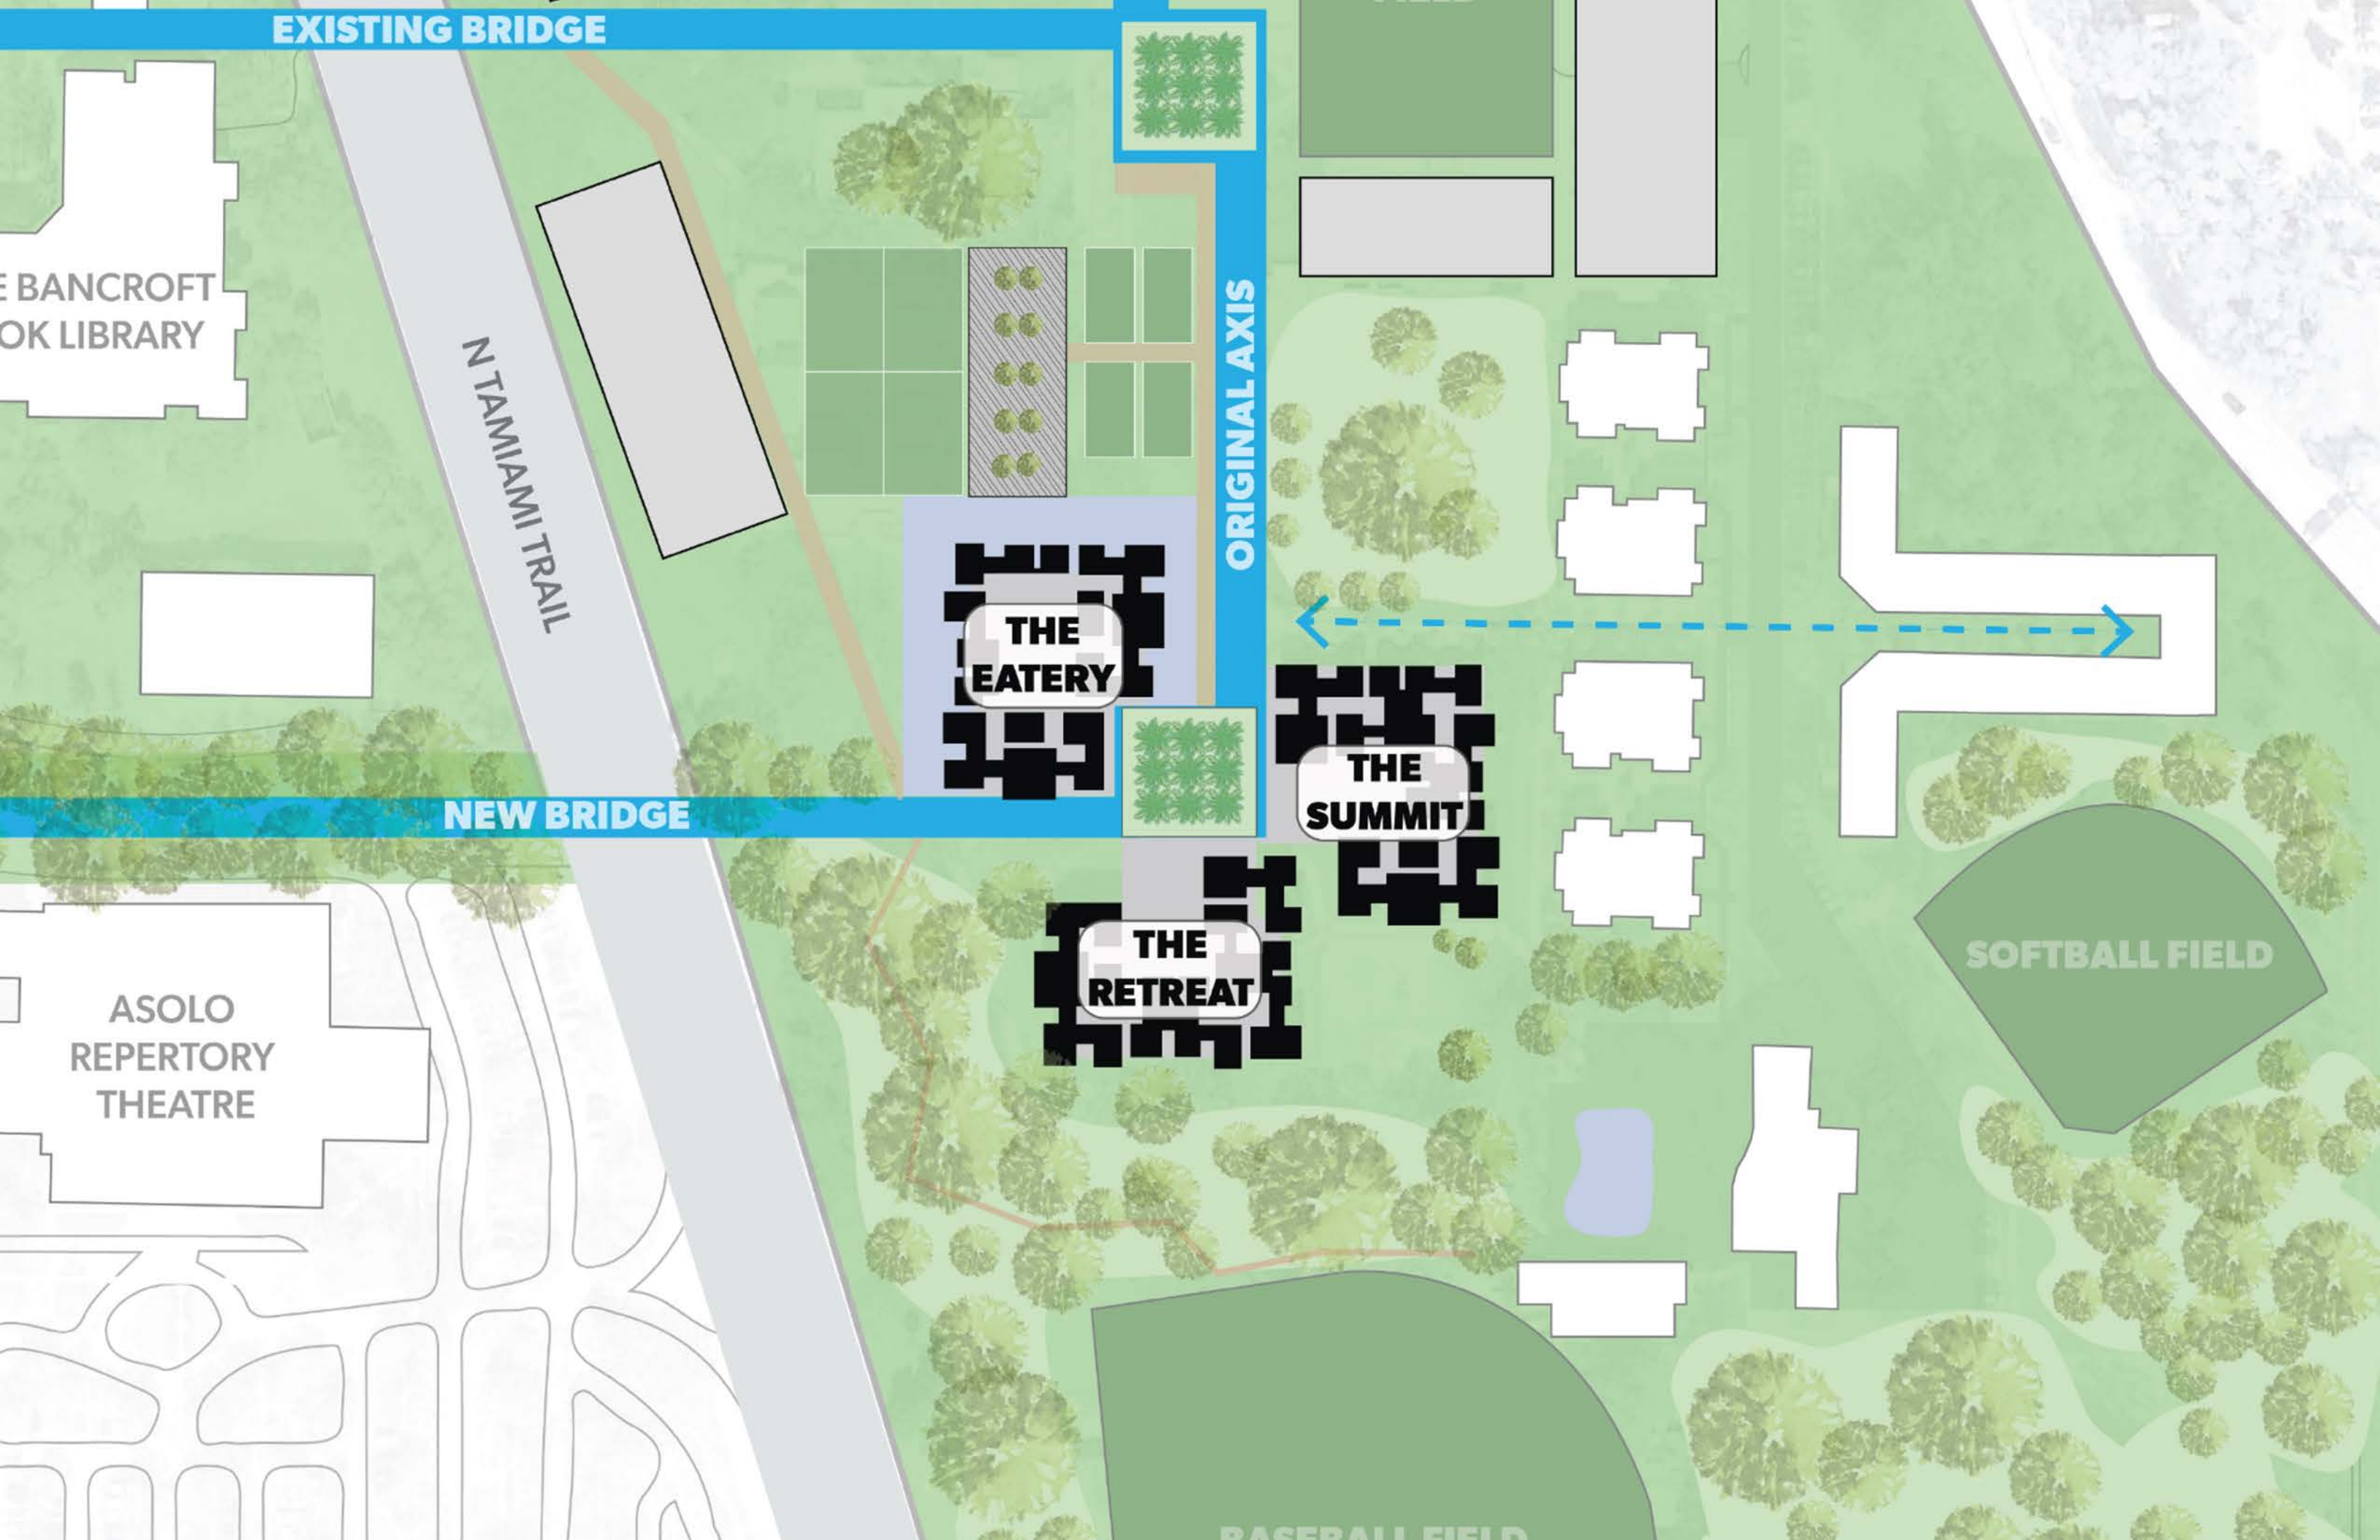

N TAMIAMI TRAIL

ORIGINAL AXIS

**THE
EATERY**

**THE
SUMMIT**

**THE
RETREAT**

NEW BRIDGE

ASOLO
REPERTORY
THEATRE

SOFTBALL FIELD

BASEBALL FIELD

EXISTING LANDSCAPE

BANYAN TREE

PINE GROVE

PALM COURT

BANYAN GARDEN

WATER GARDEN

PALM COURT

A NEW PALM COURT

PALM COURT

GORDON
MICHAEL
RESIDEN

THE SUMMIT

THE RETREAT

THE EATERY

THE EATERY REMOVAL

THE EATERY INFILLS

THE EATERY

THE SUMMIT & THE RETREAT REMOVAL

THE SUMMIT & THE RETREAT

ATRIUM

KEY PLAN

THE SUMMIT & THE RETREAT

NEW CONNECTION

KEY PLAN