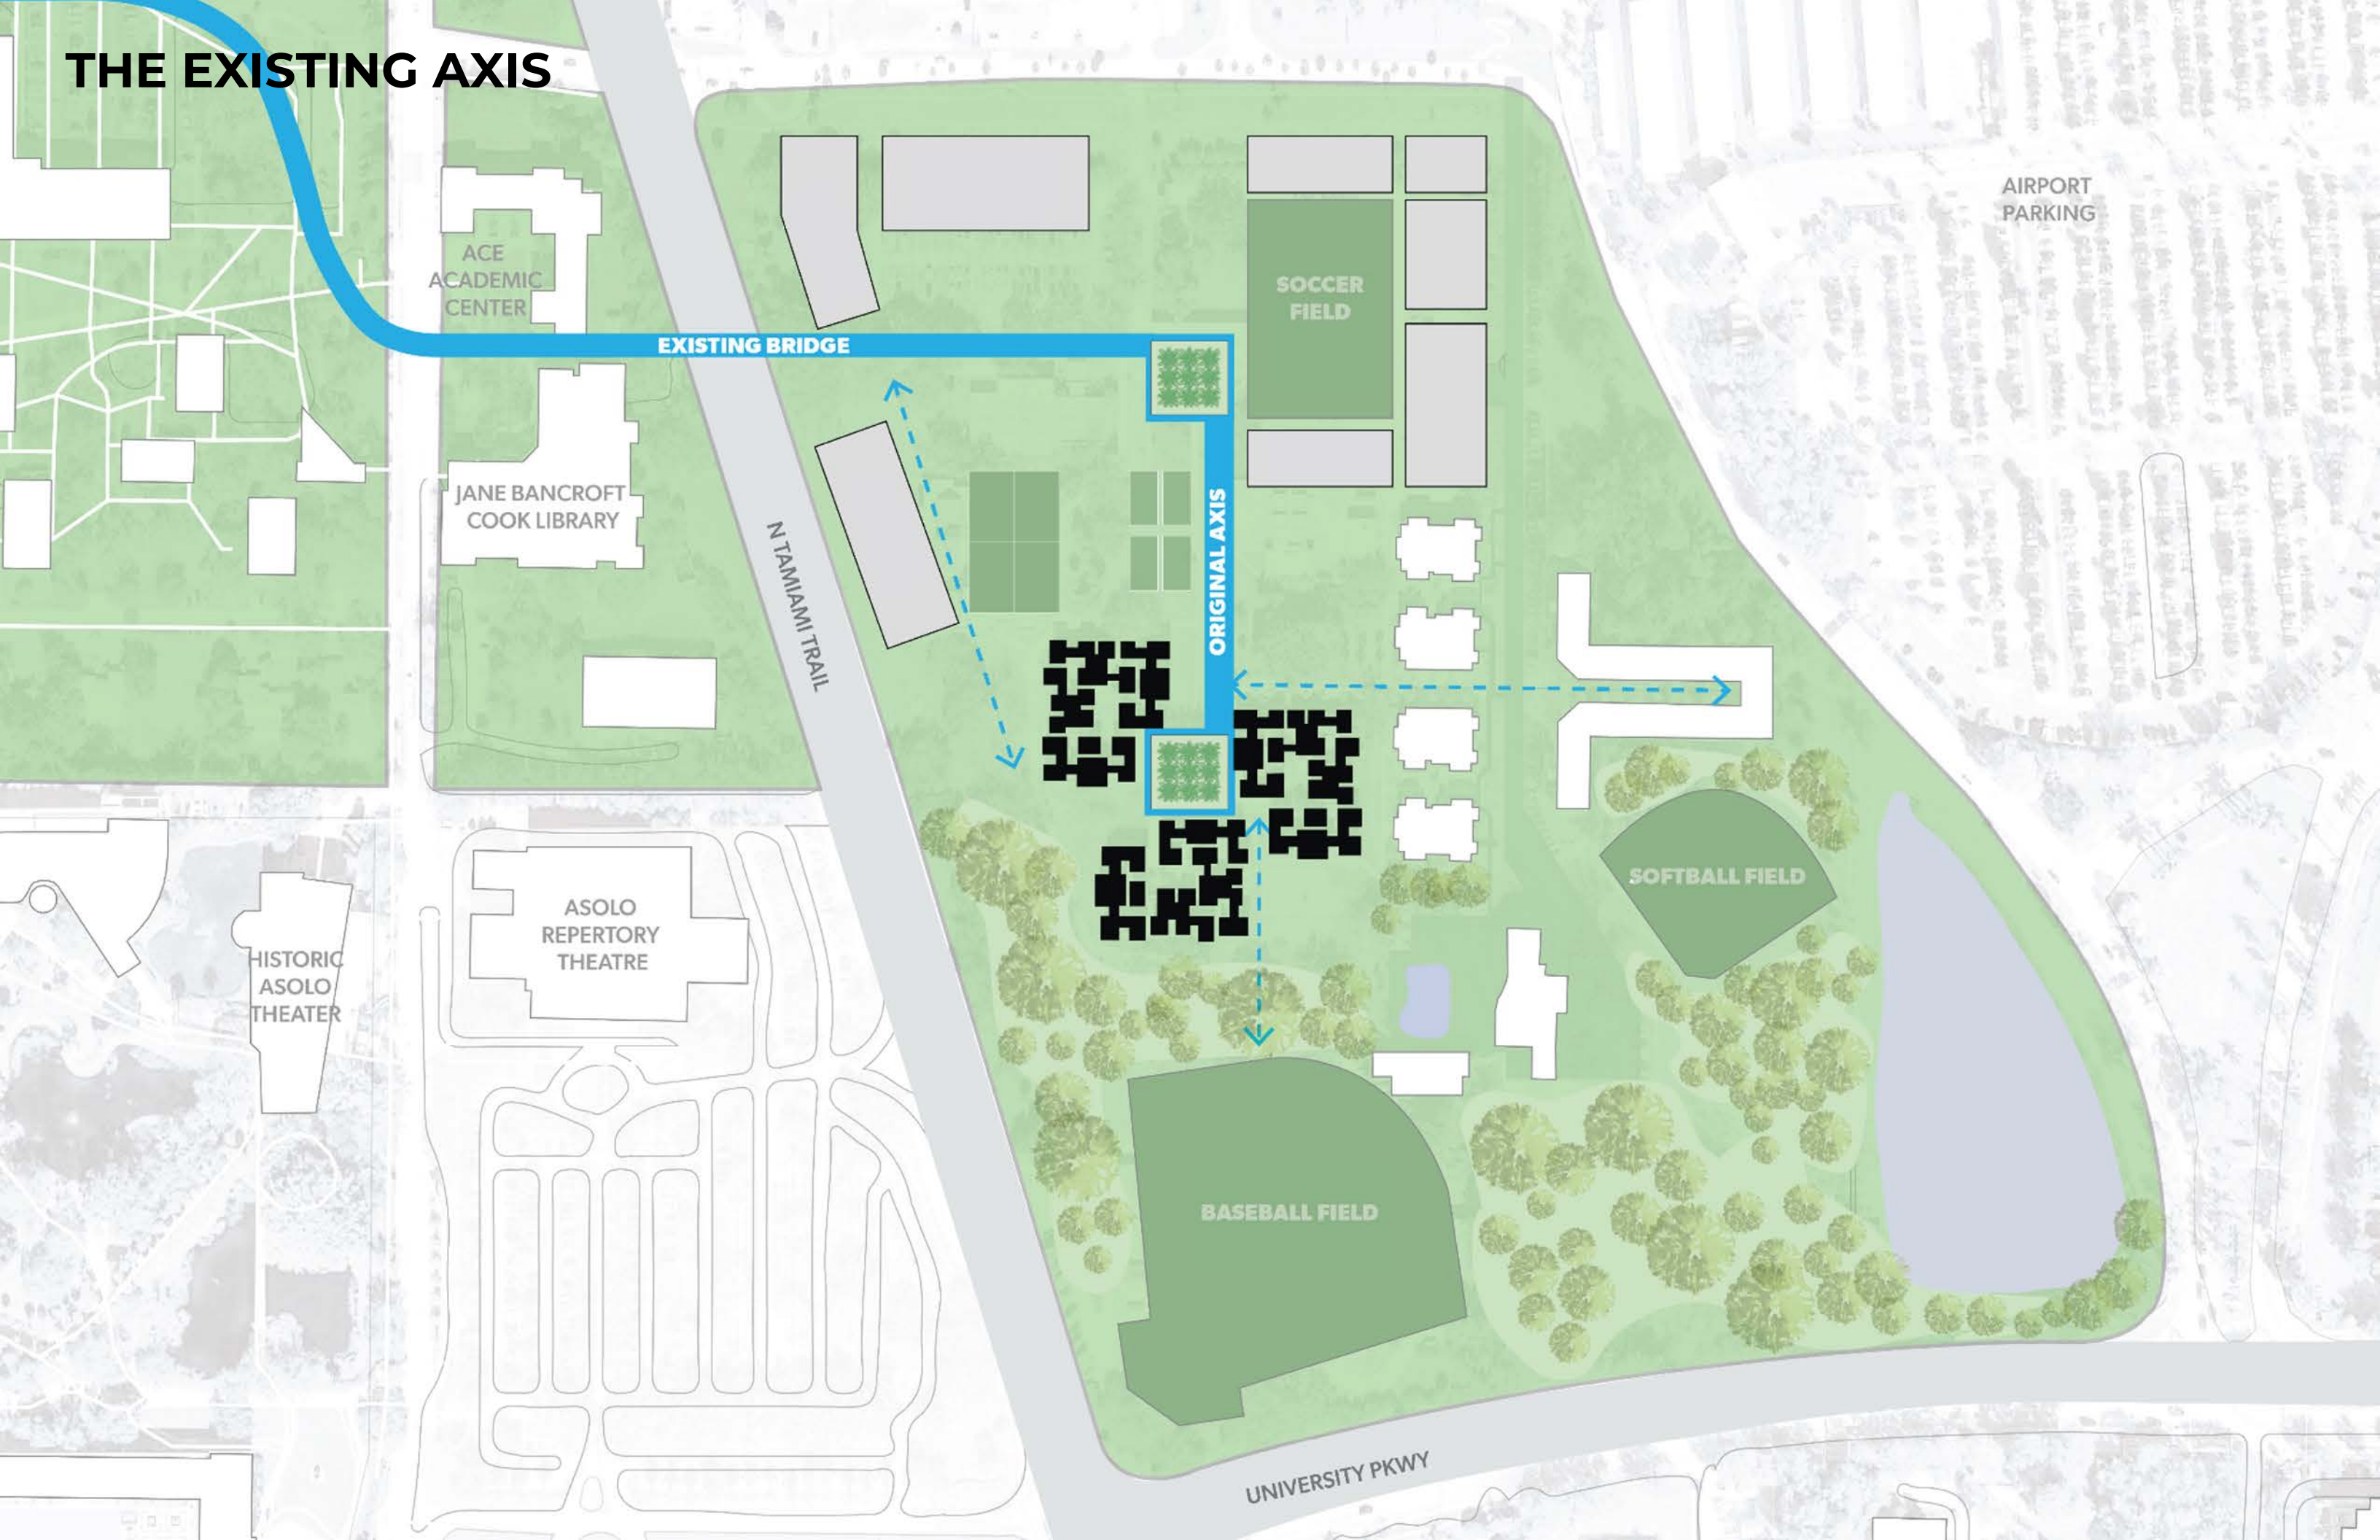

NEW COLLEGE CAMPUS

N TAMAMI TRAIL

PROPOSED CONDITION - NEW CENTER OF CAMPUS

THE EXISTING AXIS

INTRODUCING A NEW LANDSCAPE

ACE
ACADEMIC
CENTER

JANE BANCROFT
COOK LIBRARY

N TAMAMI TRAIL

EXISTING BRIDGE

NEW BRIDGE

WATER
GARDEN

SOCCER
FIELD

BANYAN
GARDEN

ORIGINAL AXIS

FITNESS
GARDEN

PINE
GROVE

N TAMIAMI TRAIL

ORIGINAL AXIS

**THE
EATERY**

**THE
SUMMIT**

**THE
RETREAT**

NEW BRIDGE

ASOLO
REPERTORY
THEATRE

SOFTBALL FIELD

A NEW PALM COURT

PALM COURT

GORDON
MICHAEL
RESIDEN

THE SUMMIT

THE RETREAT

THE EATERY

THE EATERY REMOVAL

THE EATERY INFILLS