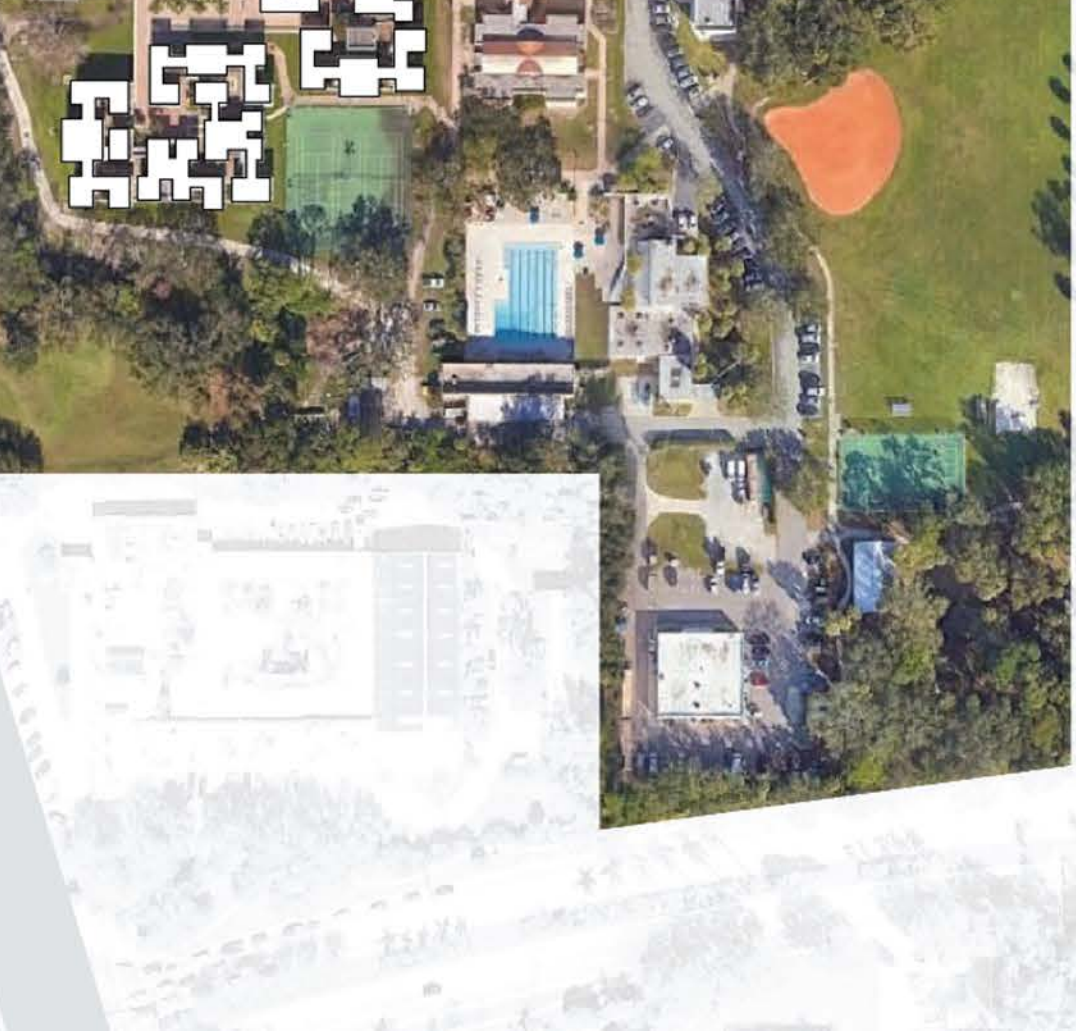

NEW COLLEGE CAMPUS

N TAMAMI TRAIL

PROPOSED CONDITION - NEW CENTER OF CAMPUS

THE EXISTING AXIS

INTRODUCING A NEW LANDSCAPE

ACE
ACADEMIC
CENTER

JANE BANCROFT
COOK LIBRARY

N TAMAMI TRAIL

EXISTING BRIDGE

NEW BRIDGE

WATER
GARDEN

SOCCER
FIELD

BANYAN
GARDEN

ORIGINAL AXIS

FITNESS
GARDEN

PINE
GROVE