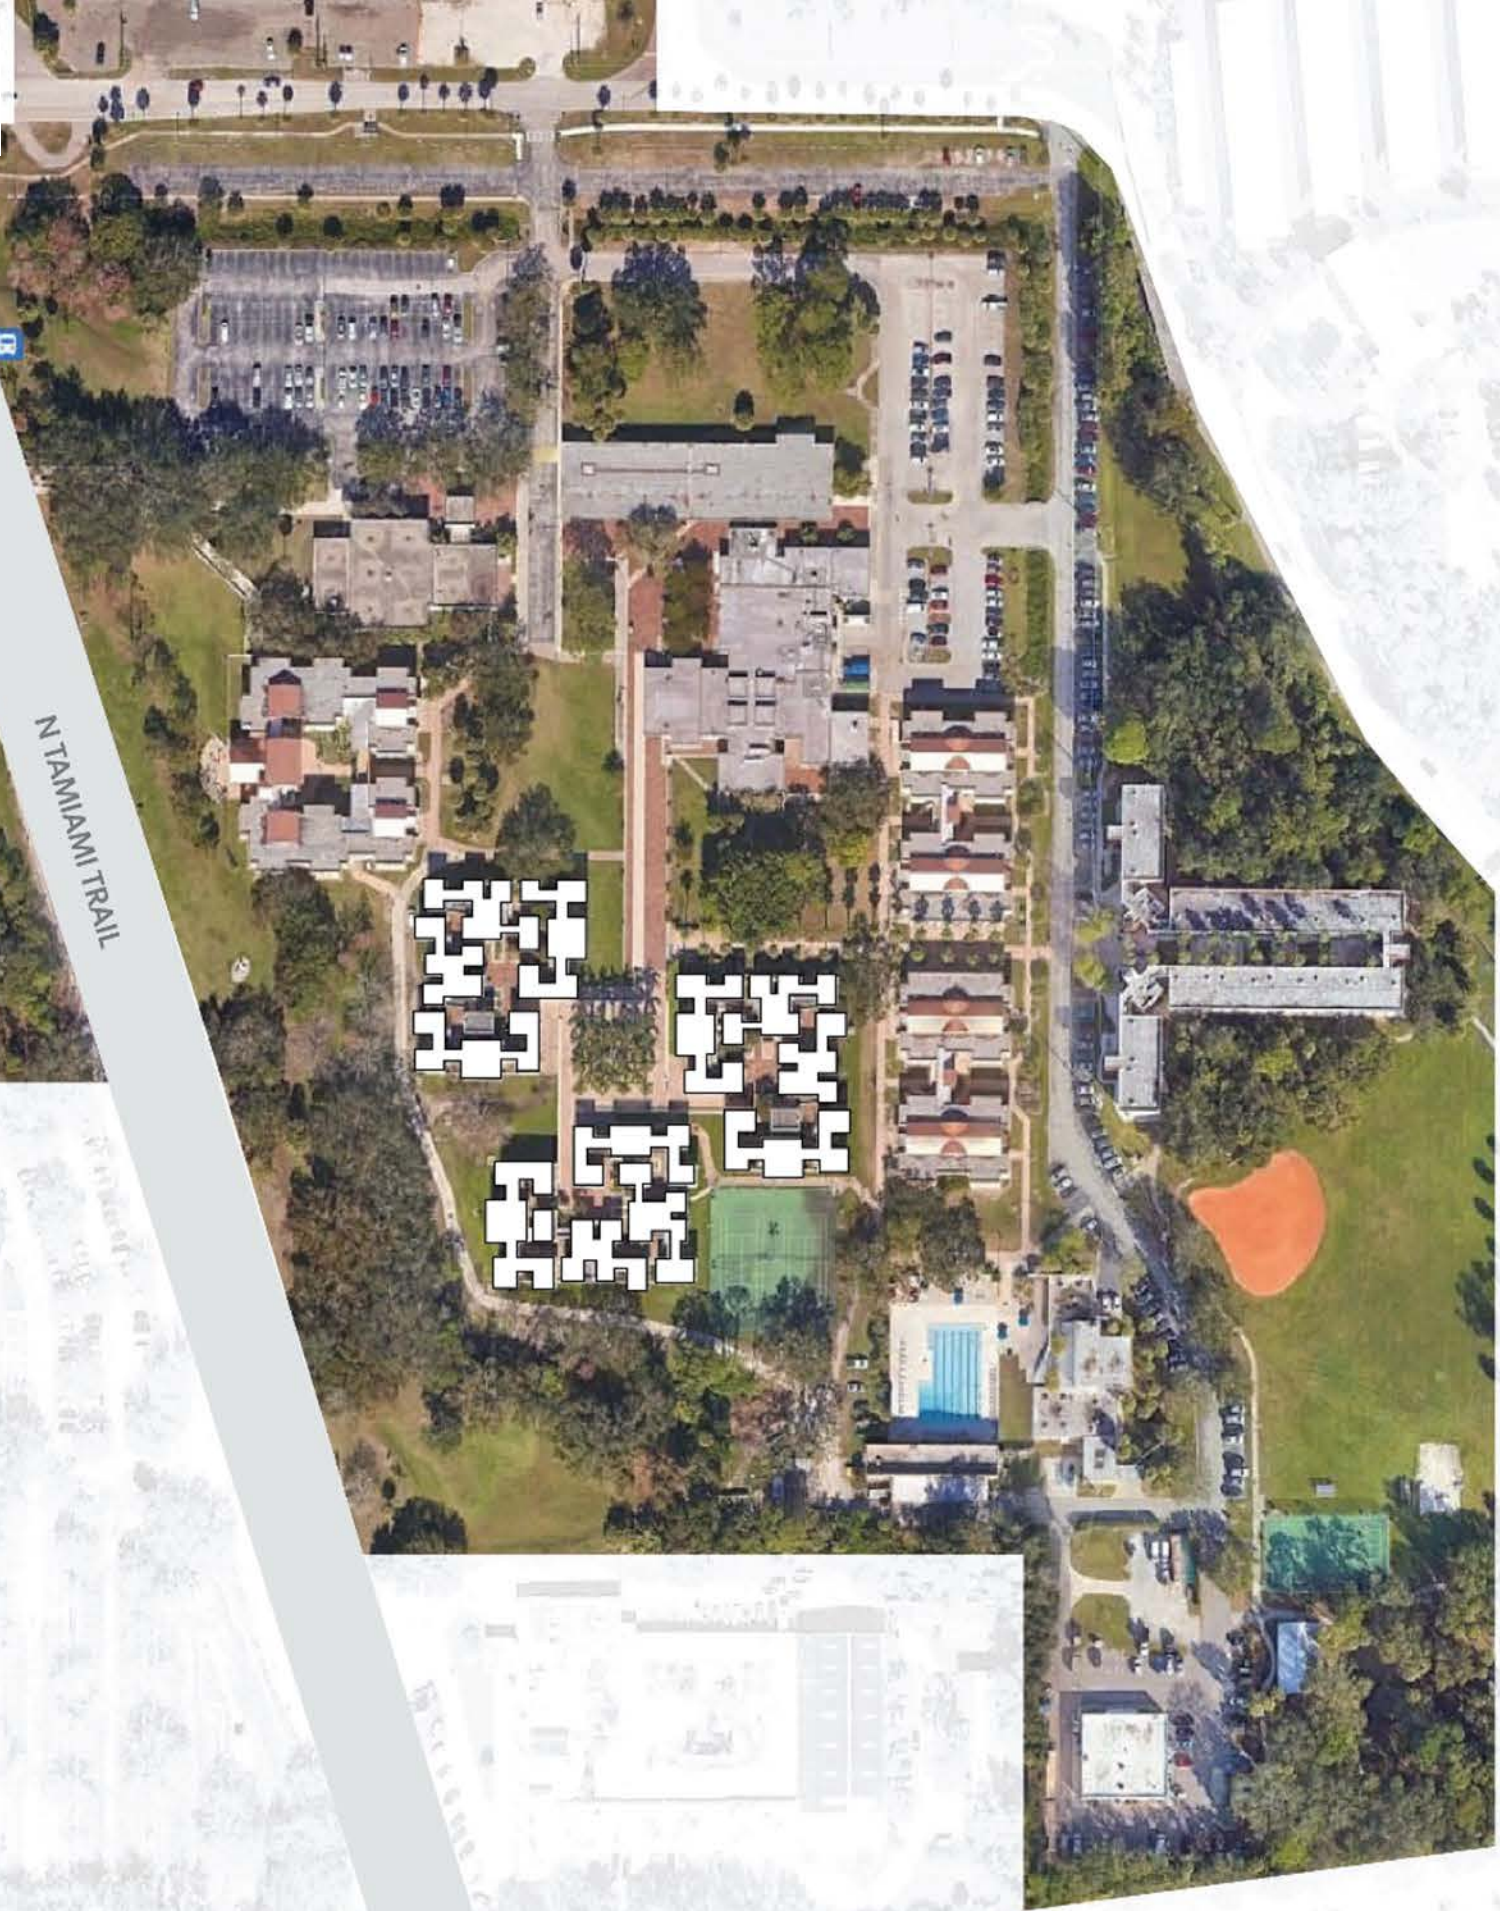

NEW COLLEGE CAMPUS

N TAMAMI TRAIL

PROPOSED CONDITION - NEW CENTER OF CAMPUS

THE EXISTING AXIS

INTRODUCING A NEW LANDSCAPE

ACE
ACADEMIC
CENTER

JANE BANCROFT
COOK LIBRARY

N TAMAMI TRAIL

EXISTING BRIDGE

NEW BRIDGE

WATER
GARDEN

SOCCER
FIELD

BANYAN
GARDEN

ORIGINAL AXIS

FITNESS
GARDEN

PINE
GROVE

N TAMIAMI TRAIL

ORIGINAL AXIS

**THE
EATERY**

**THE
SUMMIT**

**THE
RETREAT**

NEW BRIDGE

ASOLO
REPERTORY
THEATRE

SOFTBALL FIELD

A NEW PALM COURT

PALM COURT

GORDON
MICHAEL
RESIDEN

THE SUMMIT

THE RETREAT

THE EATERY

THE EATERY REMOVAL

THE EATERY INFILLS